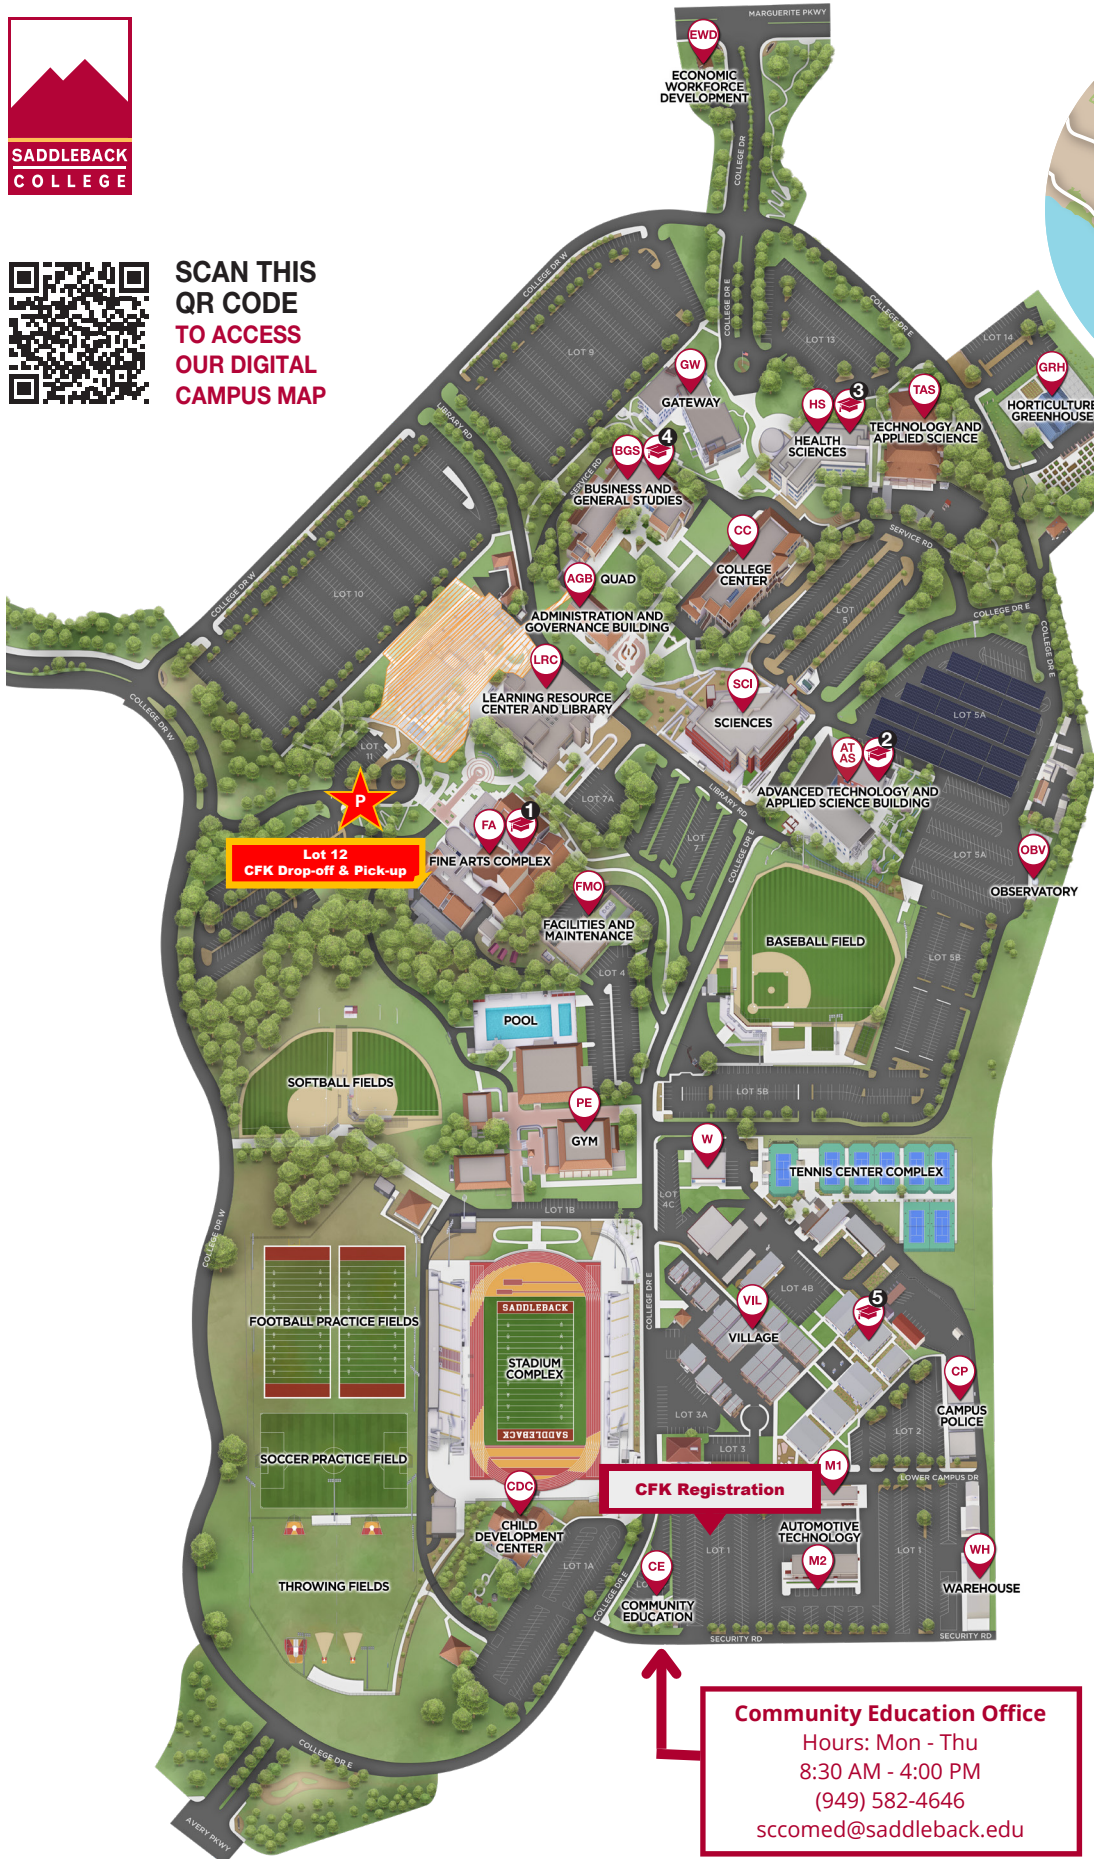

SADDLEBACK COLLEGE CAMPUS MAP

28000 Marguerite Parkway, Mission Viejo, CA 92692 • 949.582.4500

SCAN THIS QR CODE TO ACCESS OUR DIGITAL CAMPUS MAP

BUILDING KEY

Saddleback College Schools

- 1 School of Arts, Media, Performance and Design (AMPD)
- 2 School of Business and Industry
- 3 School of Health and Wellness
- 4 School of Humanities and Social Sciences
- 5 School of Science, Technology, Engineering and Math (STEM)

Buildings

- AGB Administration and Governance Building
- ATAS Advanced Technology and Applied Science
- BGS Business and General Studies
- CC College Center
- CDC Child Development Center
- CE Community Education
- CP Campus Police
- EWD Economic Workforce Development
- FA Fine Arts Complex ♦
- FMO Facilities and Maintenance
- GRH Horticulture Greenhouse
- GW Gateway
- HS Health Sciences
- LRC Learning Resource Center and Library
- M1/M2 Automotive Technology
- OBV Observatory
- PE Physical Education
- SCI Sciences
- TAS Technology and Applied Science
- VIL "Village" Classrooms
- W "W" Building (Communication Arts)
- WH Warehouse

Community Education Office
 Hours: Mon - Thu
 8:30 AM - 4:00 PM
 (949) 582-4646
sccomed@saddleback.edu

♦ McKinney Theatre is located in FA 300
 Studio Theatre is located in FA 300