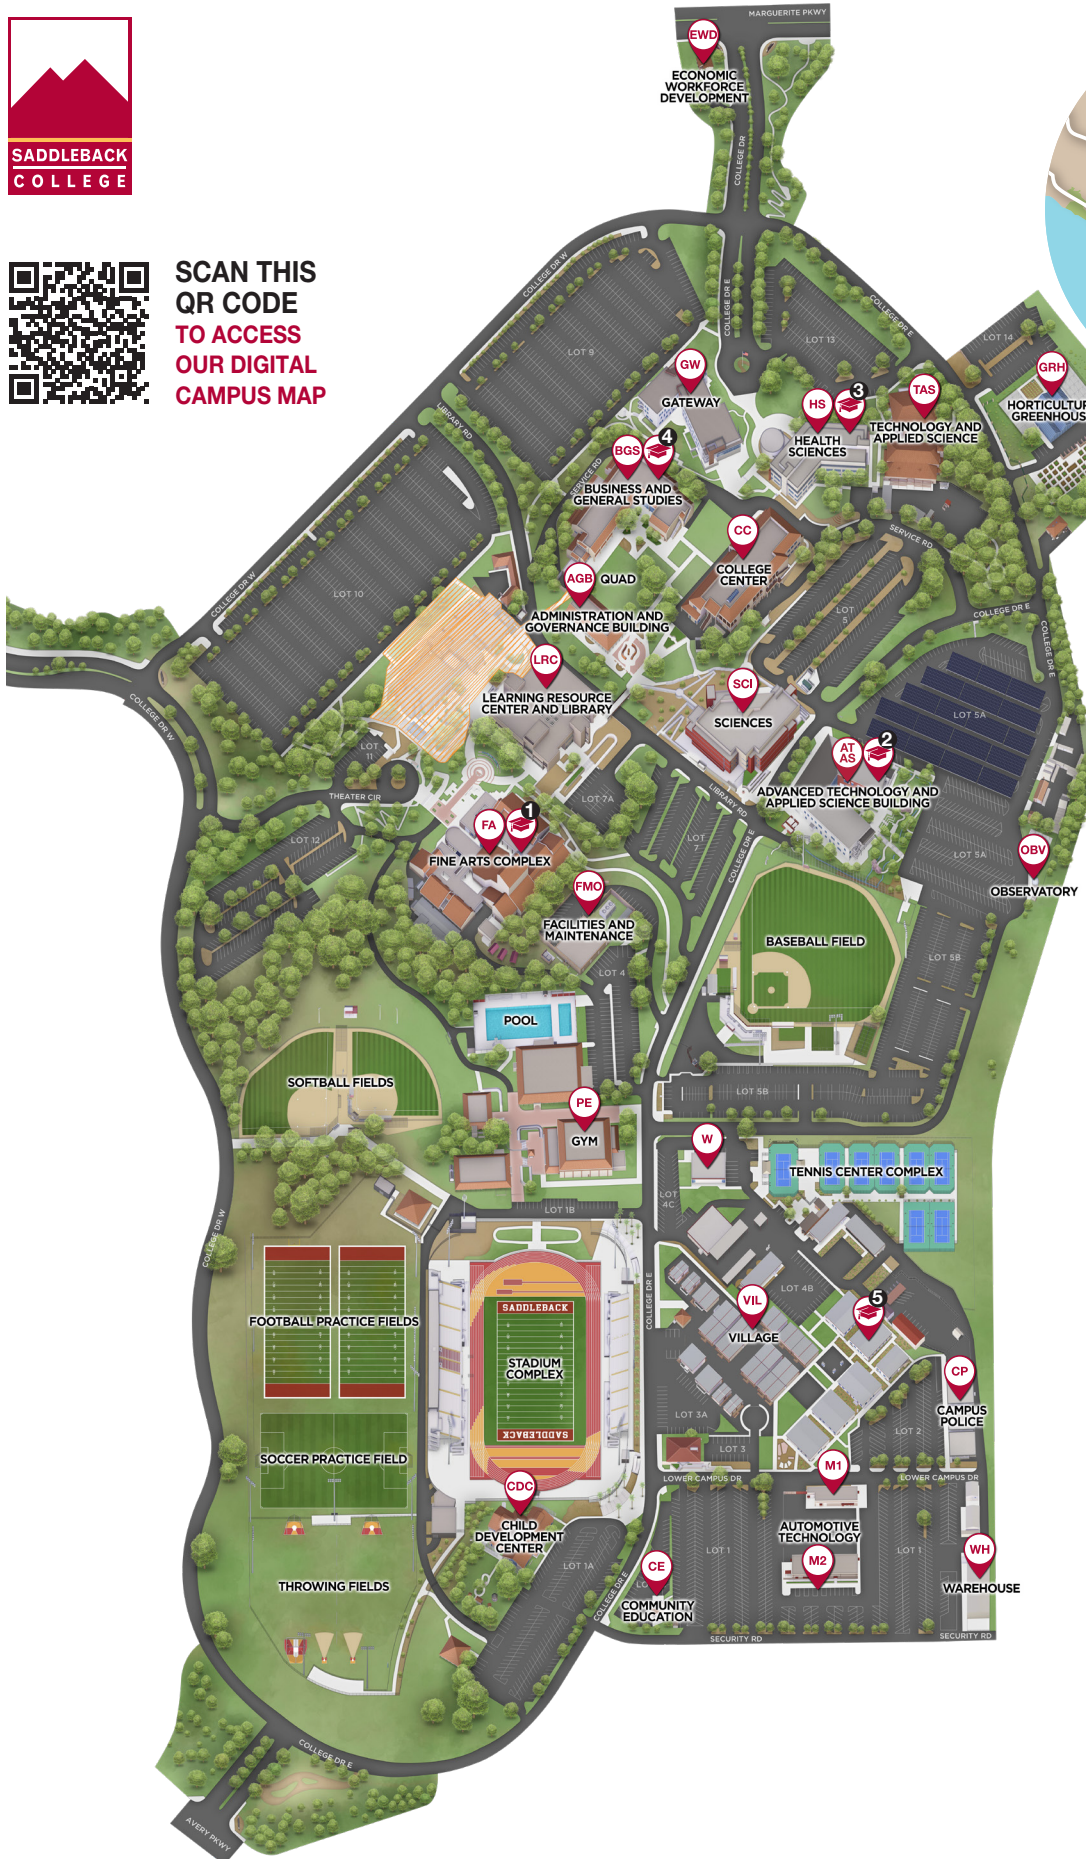

SADDLEBACK COLLEGE CAMPUS MAP

28000 Marguerite Parkway, Mission Viejo, CA 92692 • 949.582.4500

SCAN THIS QR CODE TO ACCESS OUR DIGITAL CAMPUS MAP

BUILDING KEY

Saddleback College Schools

- 1 School of Arts, Media, Performance and Design (AMPD)
- 2 School of Business and Industry
- 3 School of Health and Wellness
- 4 School of Humanities and Social Sciences
- 5 School of Science, Technology, Engineering and Math (STEM)

Buildings

- AGB** Administration and Governance Building
- ATAS** Advanced Technology and Applied Science
- BGS** Business and General Studies
- CC** College Center
- CDC** Child Development Center
- CE** Community Education
- CP** Campus Police
- EWD** Economic Workforce Development
- FA** Fine Arts Complex ♦
- FMO** Facilities and Maintenance
- GRH** Horticulture Greenhouse
- GW** Gateway
- HS** Health Sciences
- LRC** Learning Resource Center and Library
- M1/M2** Automotive Technology
- OBV** Observatory
- PE** Physical Education
- SCI** Sciences
- TAS** Technology and Applied Science
- VIL** "Village" Classrooms
- W** "W" Building (Communication Arts)
- WH** Warehouse

♦ McKinney Theatre is located in FA 300
Studio Theatre is located in FA 300