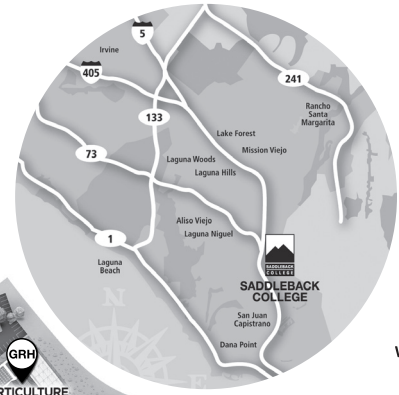

SADDLEBACK COLLEGE CAMPUS MAP

28000 Marguerite Parkway, Mission Viejo, CA 92692 • 949.582.4500

SCAN THIS QR CODE TO ACCESS OUR DIGITAL CAMPUS MAP

BUILDING KEY

Saddleback College Schools

- 1 School of Arts, Media, Performance and Design (AMPD)
- 2 School of Business and Industry
- 3 School of Health and Wellness
- 4 School of Humanities and Social Sciences
- 5 School of Science, Technology, Engineering and Math (STEM)

♦ McKinney Theatre is located in FA 300
Studio Theatre is located in FA 300