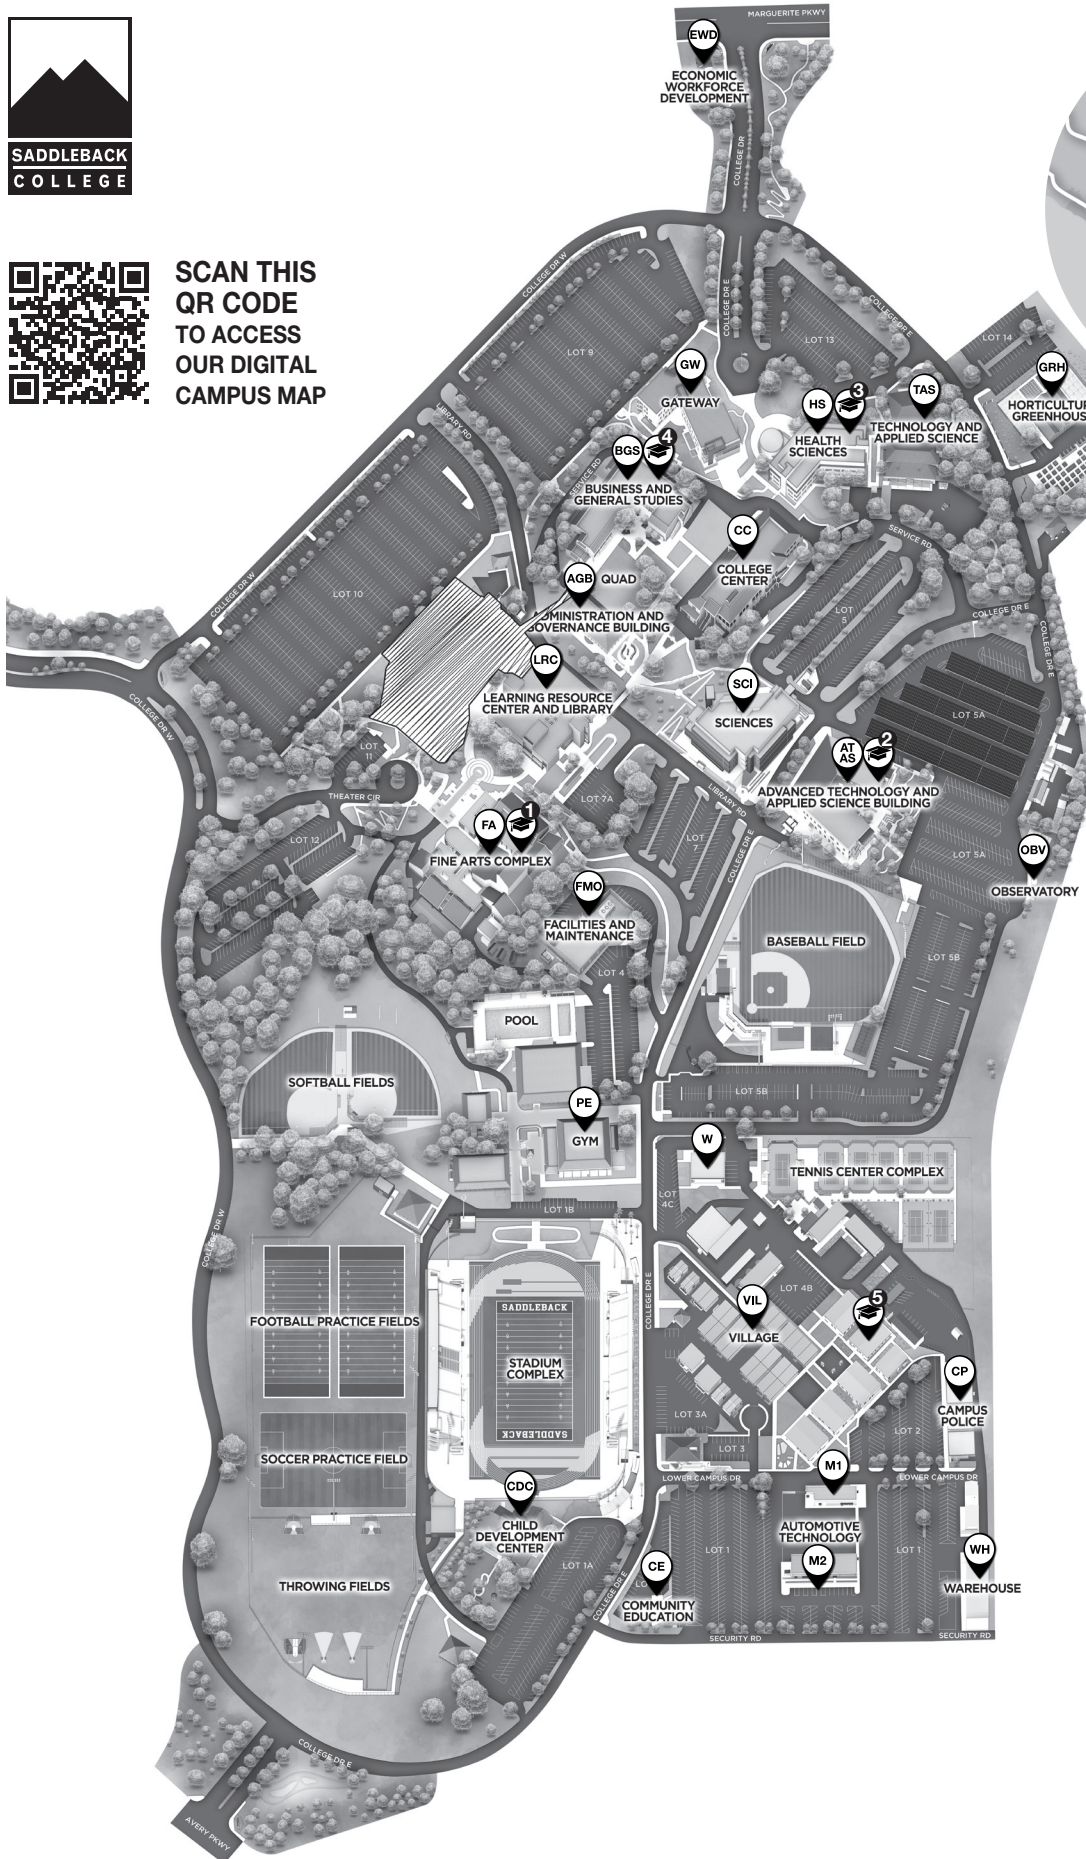

SADDLEBACK COLLEGE CAMPUS MAP

28000 Marguerite Parkway, Mission Viejo, CA 92692 • 949.582.4500

SCAN THIS QR CODE TO ACCESS OUR DIGITAL CAMPUS MAP

BUILDING KEY

Saddleback College Schools

- 1 School of Arts, Media, Performance and Design (AMPD)
- 2 School of Business and Industry
- 3 School of Health and Wellness
- 4 School of Humanities and Social Sciences
- 5 School of Science, Technology, Engineering and Math (STEM)

Buildings

- AGB Administration and Governance Building
- ATAS Advanced Technology and Applied Science
- BGS Business and General Studies
- CC College Center
- CDC Child Development Center
- CE Community Education
- CP Campus Police
- EWD Economic Workforce Development
- FA Fine Arts Complex ♦
- FMO Facilities and Maintenance
- GRH Horticulture Greenhouse
- GW Gateway
- HS Health Sciences
- LRC Learning Resource Center and Library
- M1/M2 Automotive Technology
- OBV Observatory
- PE Physical Education
- SCI Sciences
- TAS Technology and Applied Science
- VIL "Village" Classrooms
- W "W" Building (Communication Arts)
- WH Warehouse

♦ McKinney Theatre is located in FA 300
Studio Theatre is located in FA 300