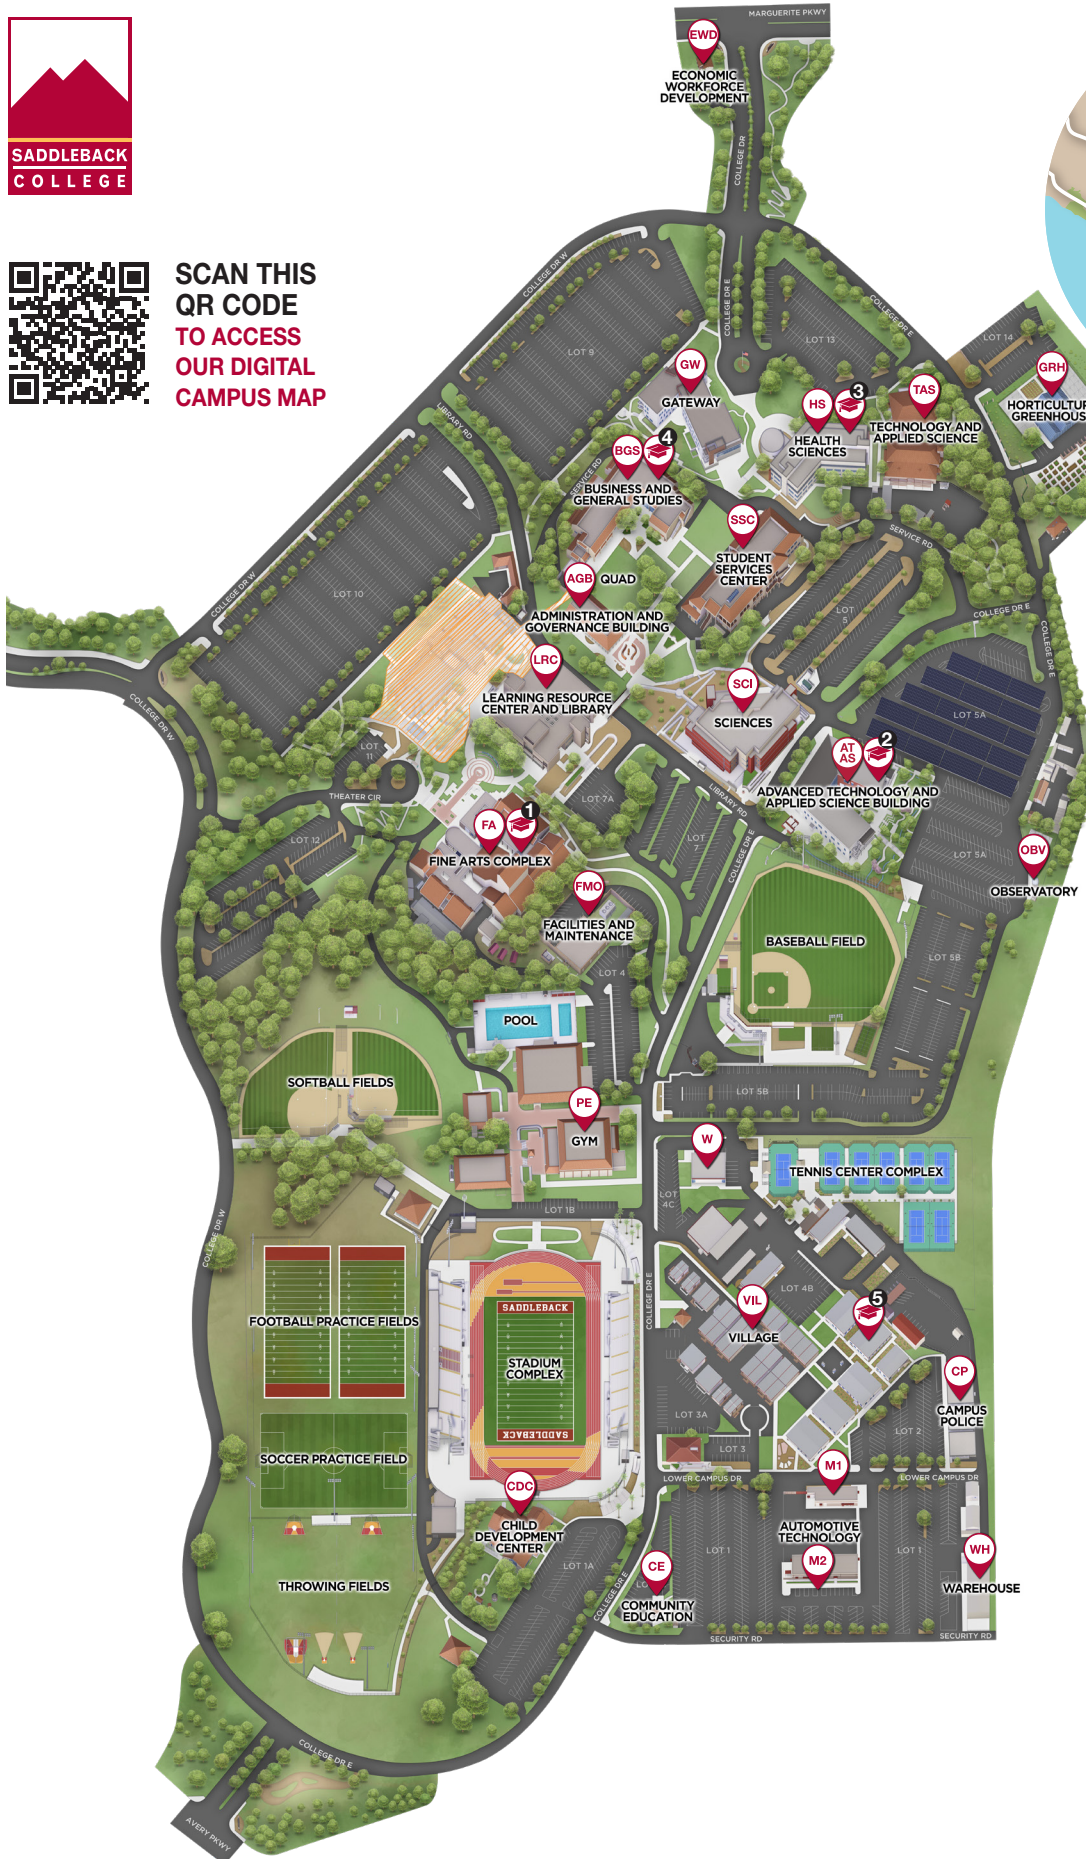

# SADDLEBACK COLLEGE CAMPUS MAP

28000 Marguerite Parkway, Mission Viejo, CA 92692 • 949.582.4500

SCAN THIS QR CODE TO ACCESS OUR DIGITAL CAMPUS MAP

## BUILDING KEY

### Buildings

- AGB Administration and Governance Building
- ATAS Advanced Technology and Applied Science
- BGS Business and General Studies
- CDC Child Development Center
- CE Community Education
- CP Campus Police
- EWD Economic Workforce Development
- FA Fine Arts Complex ♦
- FMO Facilities and Maintenance
- GRH Horticulture Greenhouse
- GW Gateway
- HS Health Sciences
- LRC Learning Resource Center and Library
- M1/M2 Automotive Technology
- OBV Observatory
- PE Physical Education
- SCI Sciences
- SSC Student Services Center
- TAS Technology and Applied Science
- VIL "Village" Classrooms
- W "W" Building (Communication Arts)
- WH Warehouse

♦ McKinney Theatre is located in FA 300  
Studio Theatre is located in FA 300