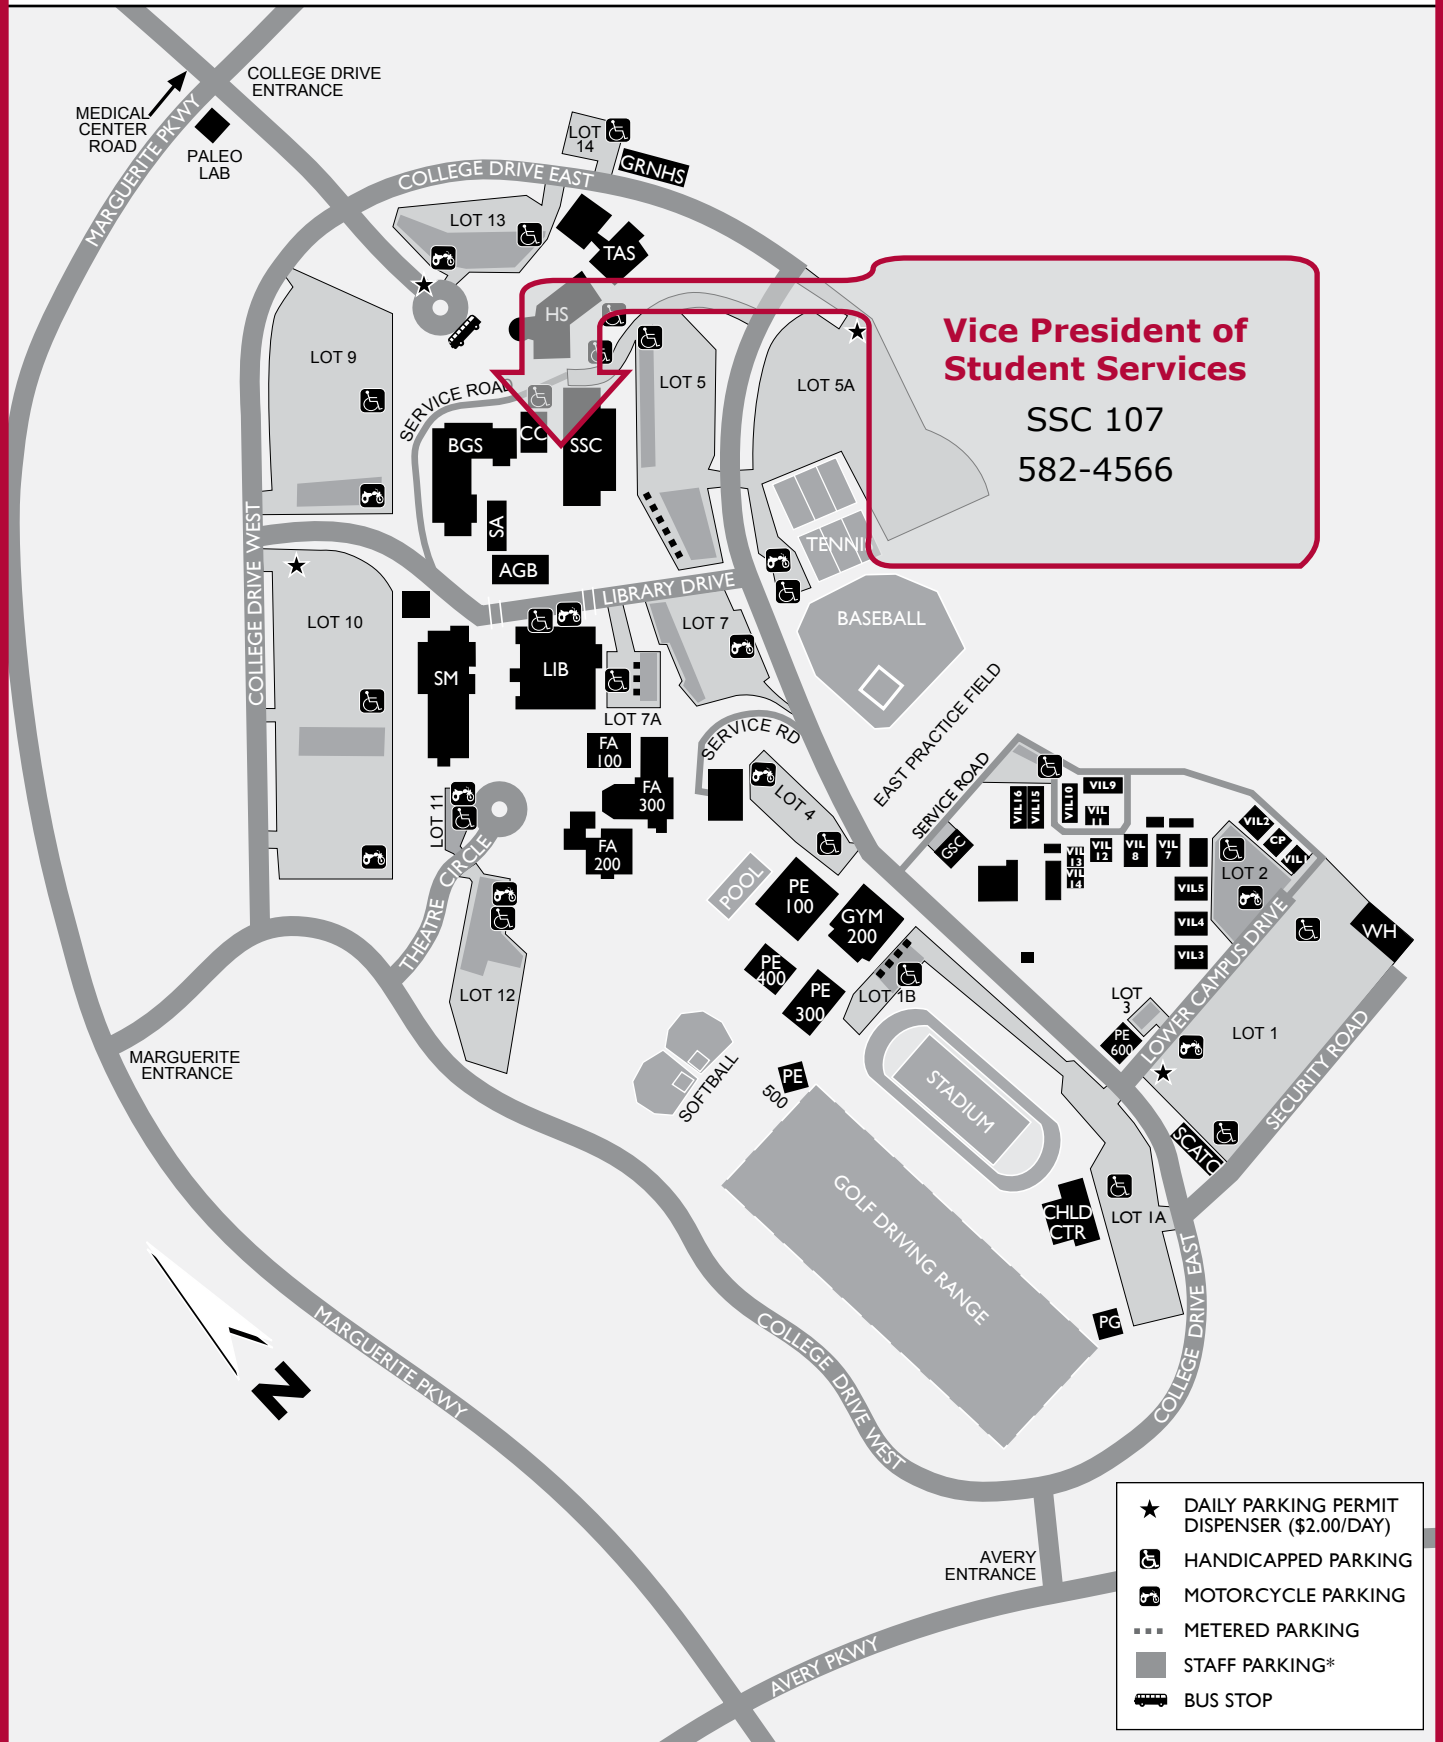

Saddleback College Vice President of Student Services

Please remember not to park in Staff, Handicapped, or Metered (if your stay is longer than 2 hrs.) parking areas!