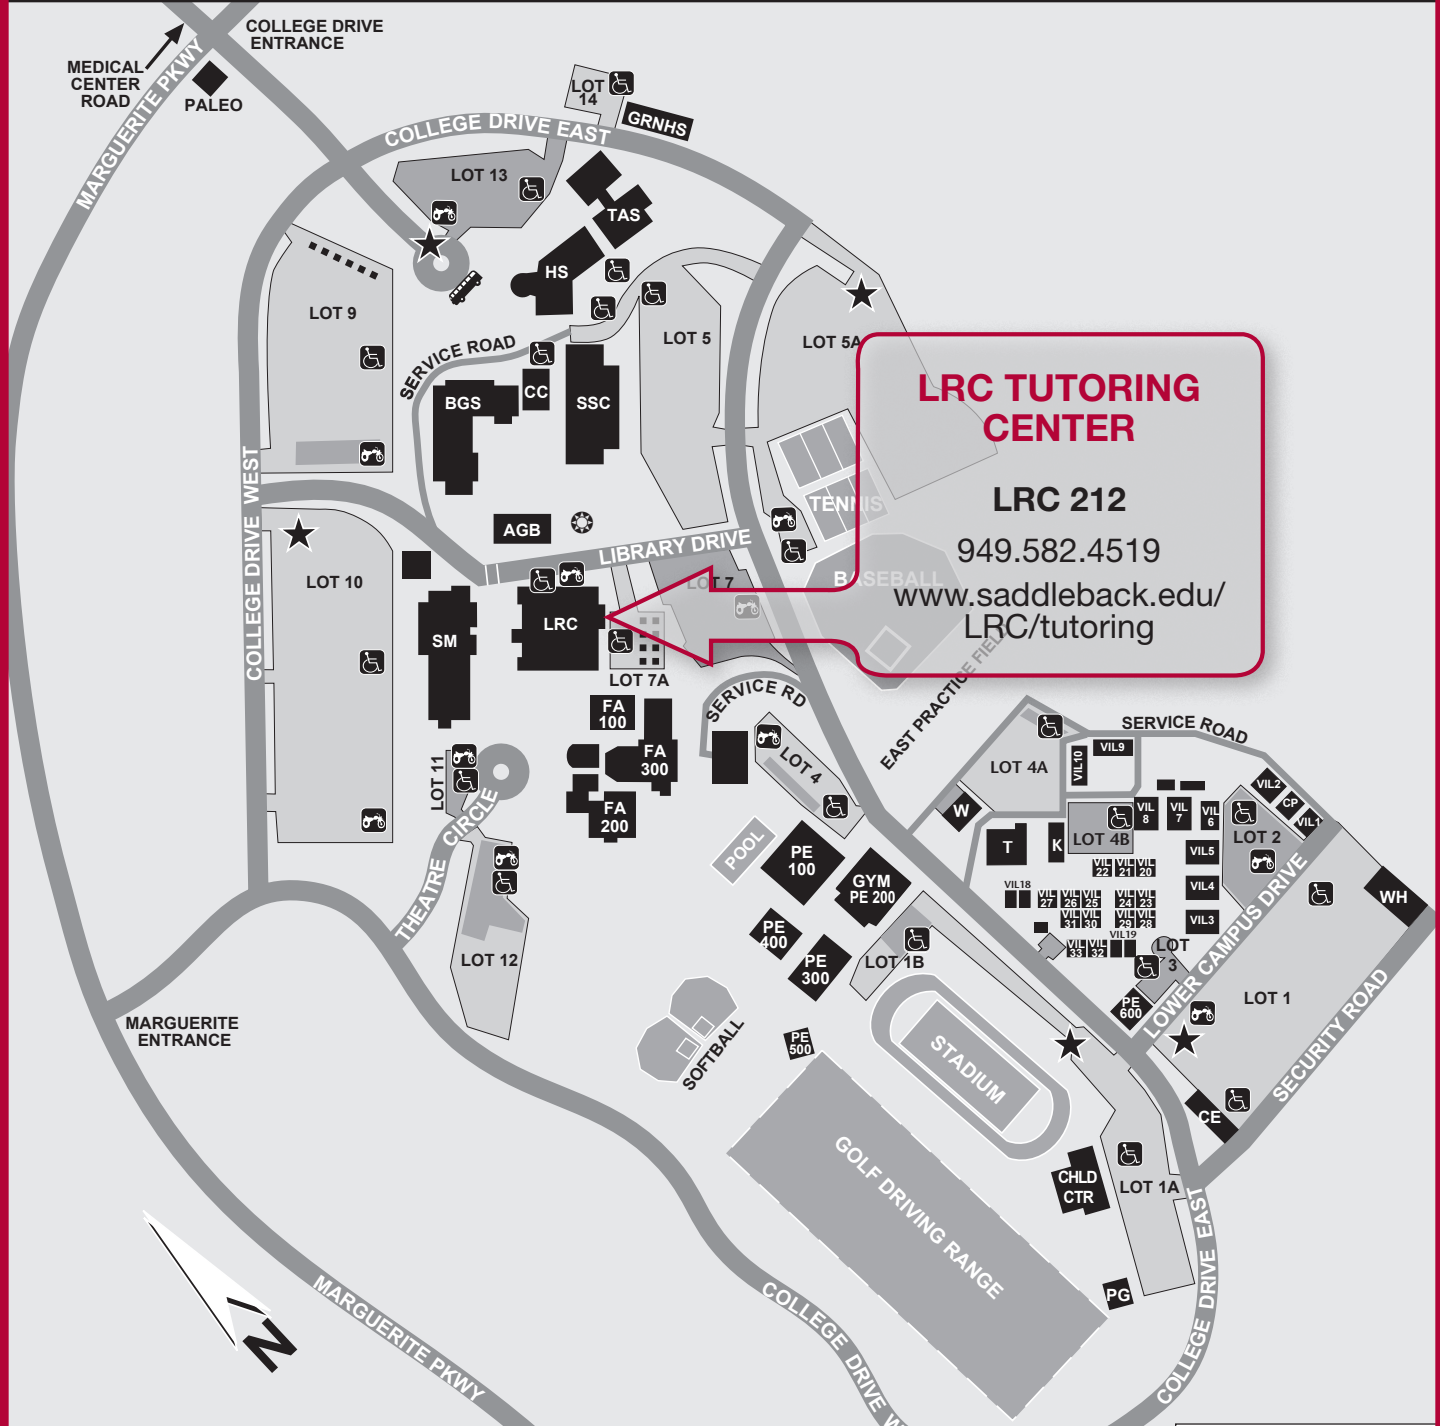

Saddleback College LRC Tutoring Center

(LRC) LEARNING RESOURCE CENTER

LRC TUTORING CENTER

LRC 212
 949.582.4519
www.saddleback.edu/LRC/tutoring

BUILDING KEY

- | | |
|--|-------------------------------------|
| AGB Administration & Governance Building | PALEO..... Paleo Lab |
| BGS Business/General Studies | PE..... Physical Education |
| CC Classroom Complex | PG Public Golf |
| CHLD CTR.... Child Dev. Center | SA Special Annex |
| CP Campus Police | SM..... Science & Mathematics |
| FA..... Fine Arts Complex | SSC..... Student Services Center |
| GRNHS..... Horticulture Greenhouse | Studio Theatre is located in FA 300 |
| HS Health Sciences | TAS..... Technology & Applied Sci. |
| LRC Learning Resource Center | VIL..... "Village" Classrooms |
| McKinney Theatre is located in FA 300 | W..... "W" Building (Comm. Arts) |
| | WH Warehouse |

- BUS STOP
- DAILY PARKING PERMIT DISPENSER (\$2.00/DAY)
- HANDICAPPED PARKING
- METERED PARKING
- MOTORCYCLE PARKING
- STAFF PARKING
- STUDENT PARKING
- VETERAN'S MEMORIAL

Please remember not to park in Staff, Handicapped, or Metered (if your stay is longer than 2 hrs.) parking areas!