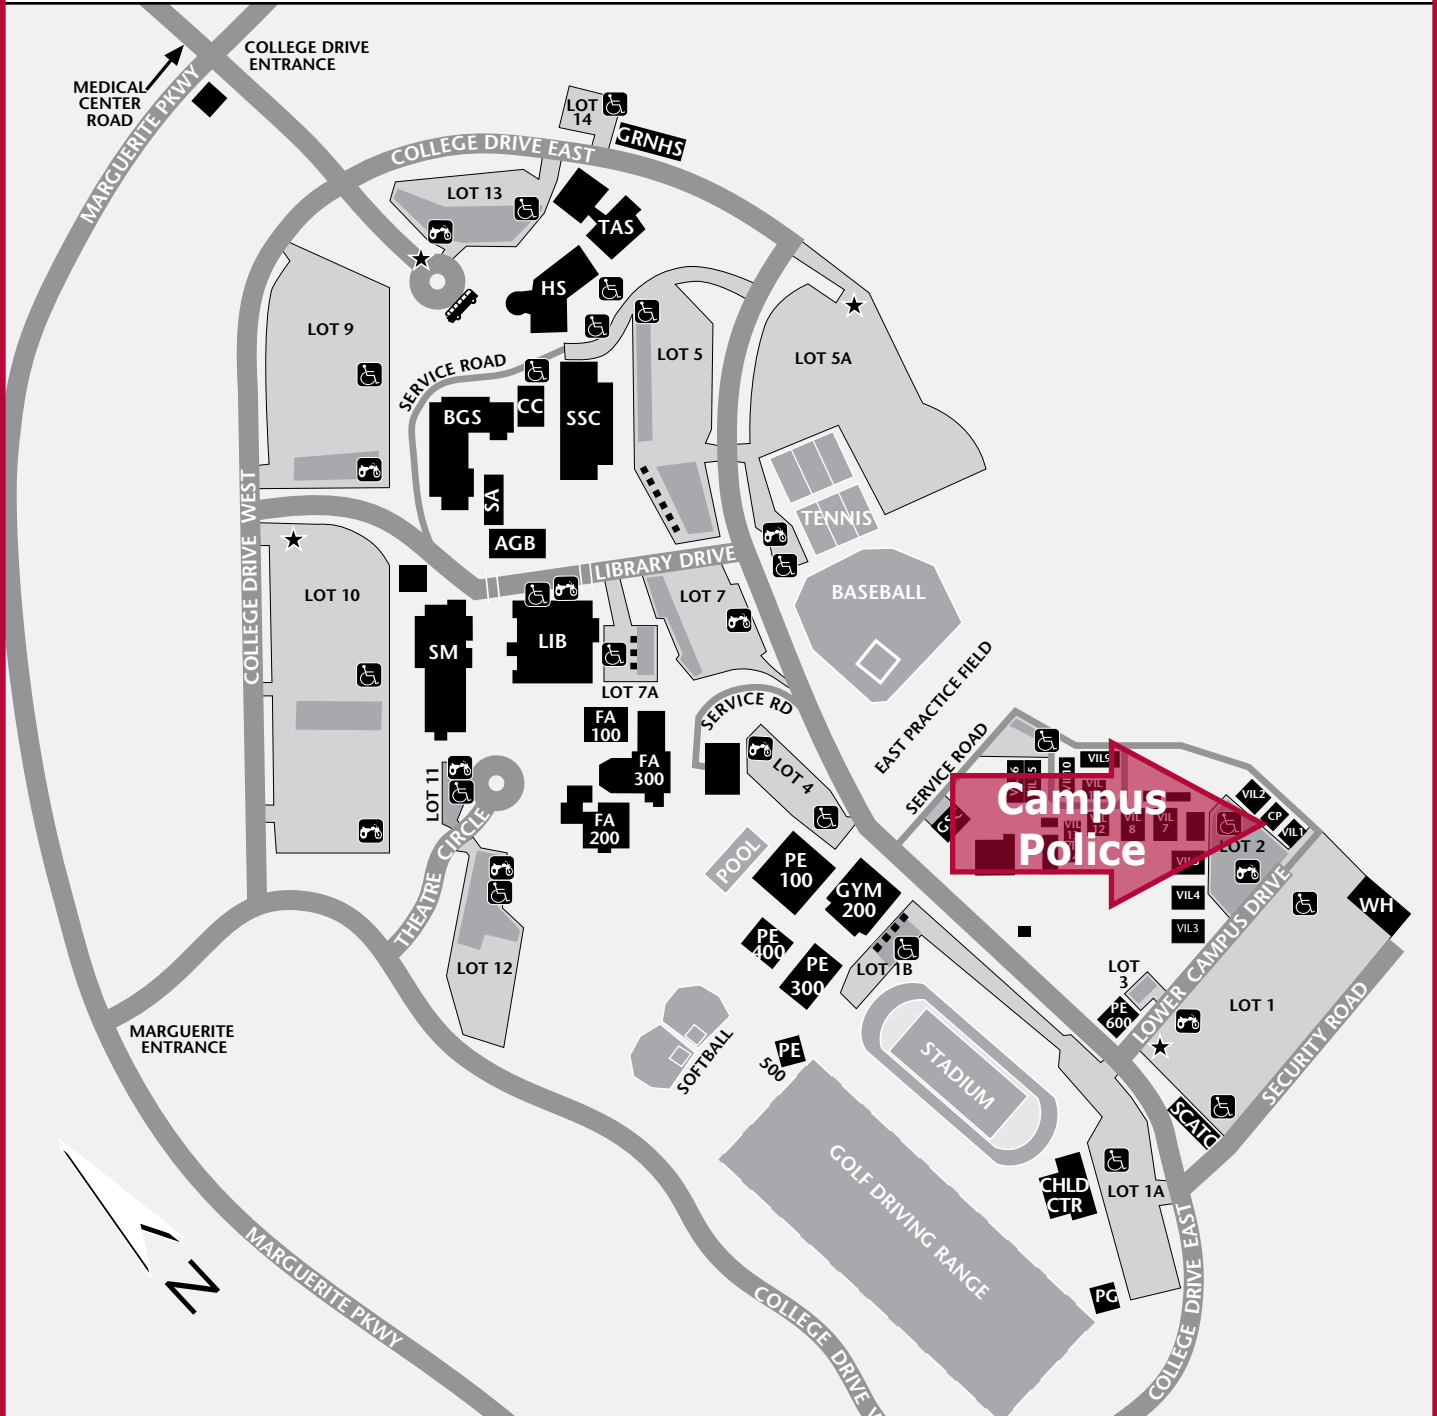

SADDLEBACK COLLEGE CAMPUS POLICE

582-4585

Campus Police

BUILDING KEY

AGB..... Administration & Governance Building	PE..... Physical Education
BGS..... Business/General Studies	PG..... Public Golf
CC..... Classroom Complex	SA..... Special Annex
CHLD CTR... Child Dev. Center	SCATC..... Saddleback College Advanced Technology Center
CP..... Campus Police	SM..... Science & Mathematics
FA..... Fine Arts Complex	SSC..... Student Services Center
GRNHS..... Horticulture Greenhouse	TAS..... Technology & Applied Sci.
GSC..... Gaucho Strength Center	VIL..... "Village" Classrooms
HS..... Health Sciences	WH..... Warehouse
LIB..... Library	

★	DAILY PARKING PERMIT DISPENSER (\$2.00/DAY)
♿	HANDICAPPED PARKING
🏍️	MOTORCYCLE PARKING
⋯	METERED PARKING
■	STAFF PARKING
🚌	BUS STOP