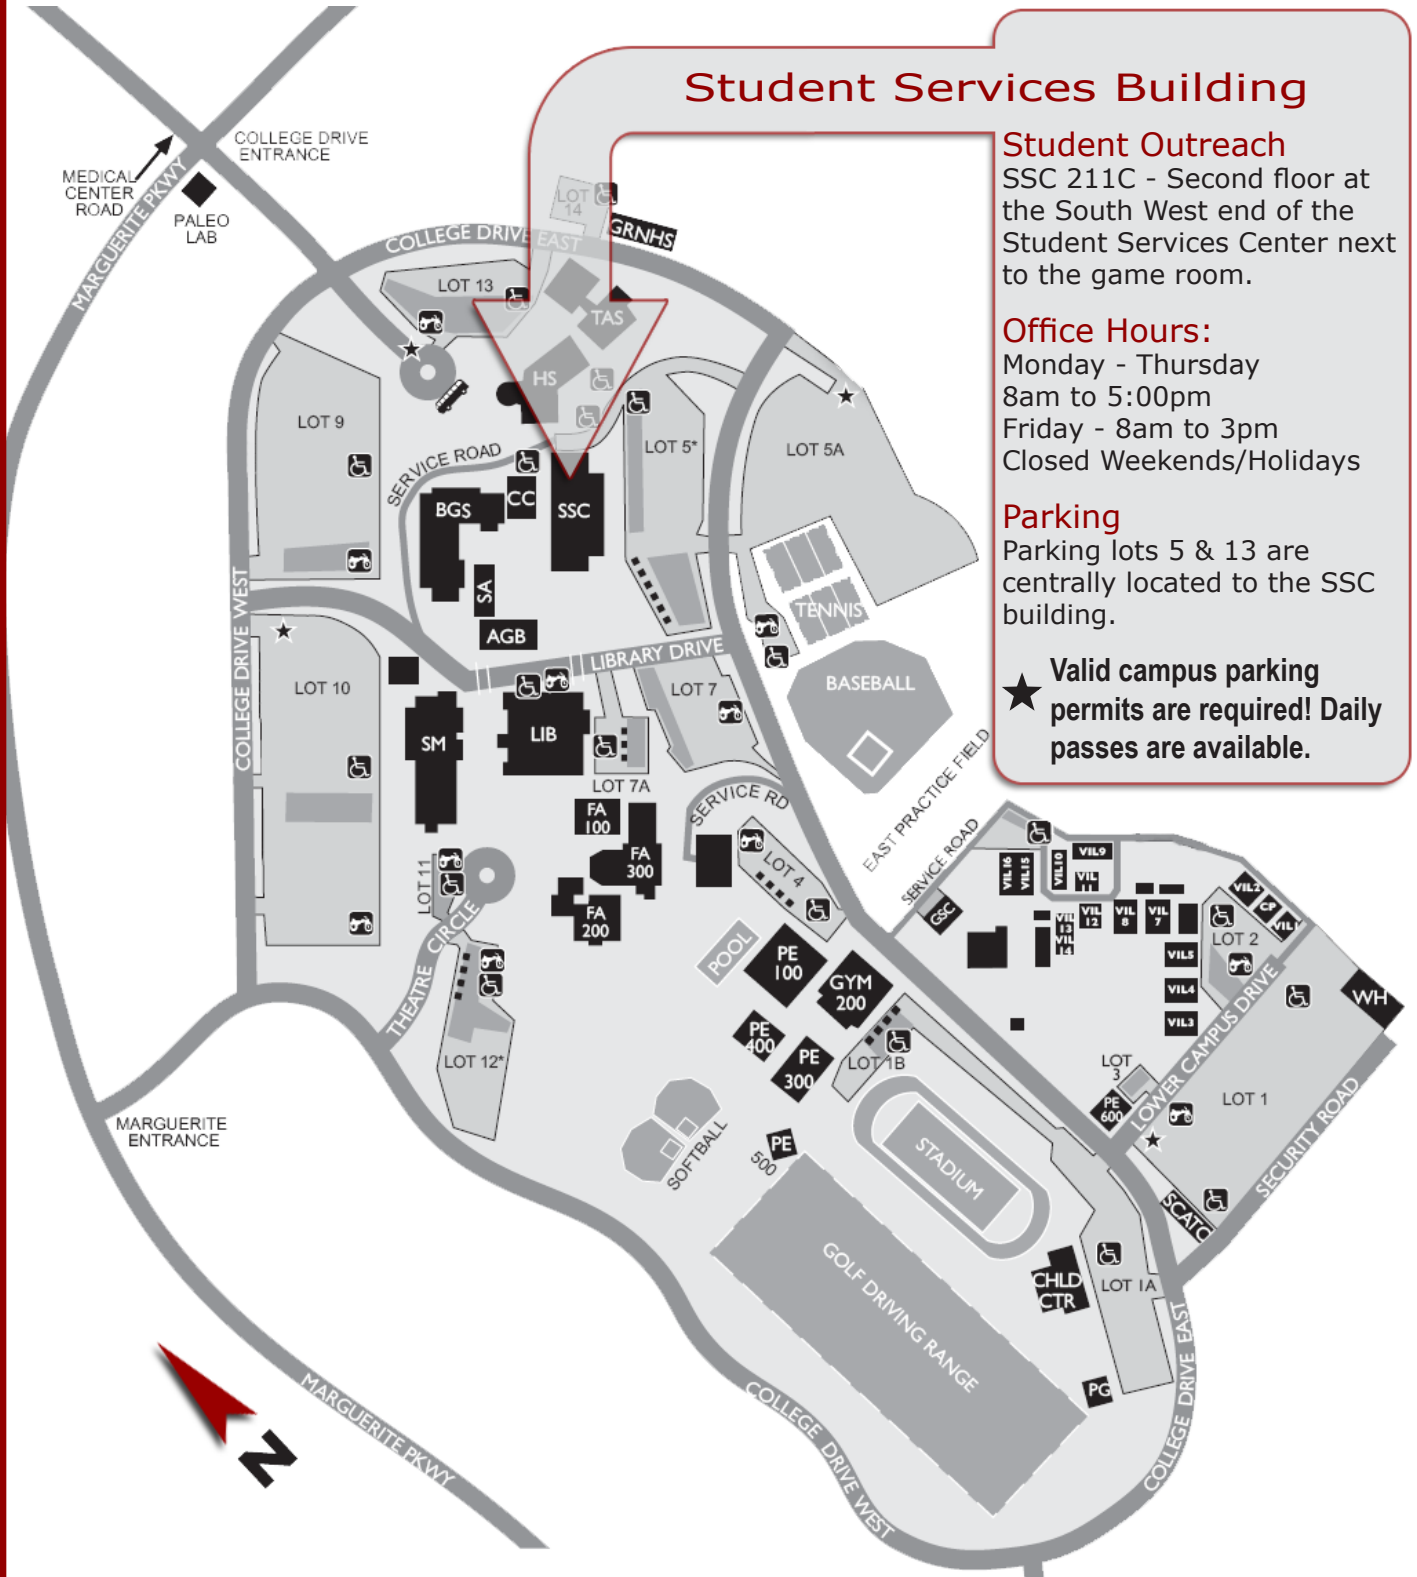

# Saddleback College Student Services Center Student Outreach Room SSC 211C 949.582.4272

Please remember not to park in Staff, Handicap, or Metered (if your stay is longer than 2 hr.) parking areas!