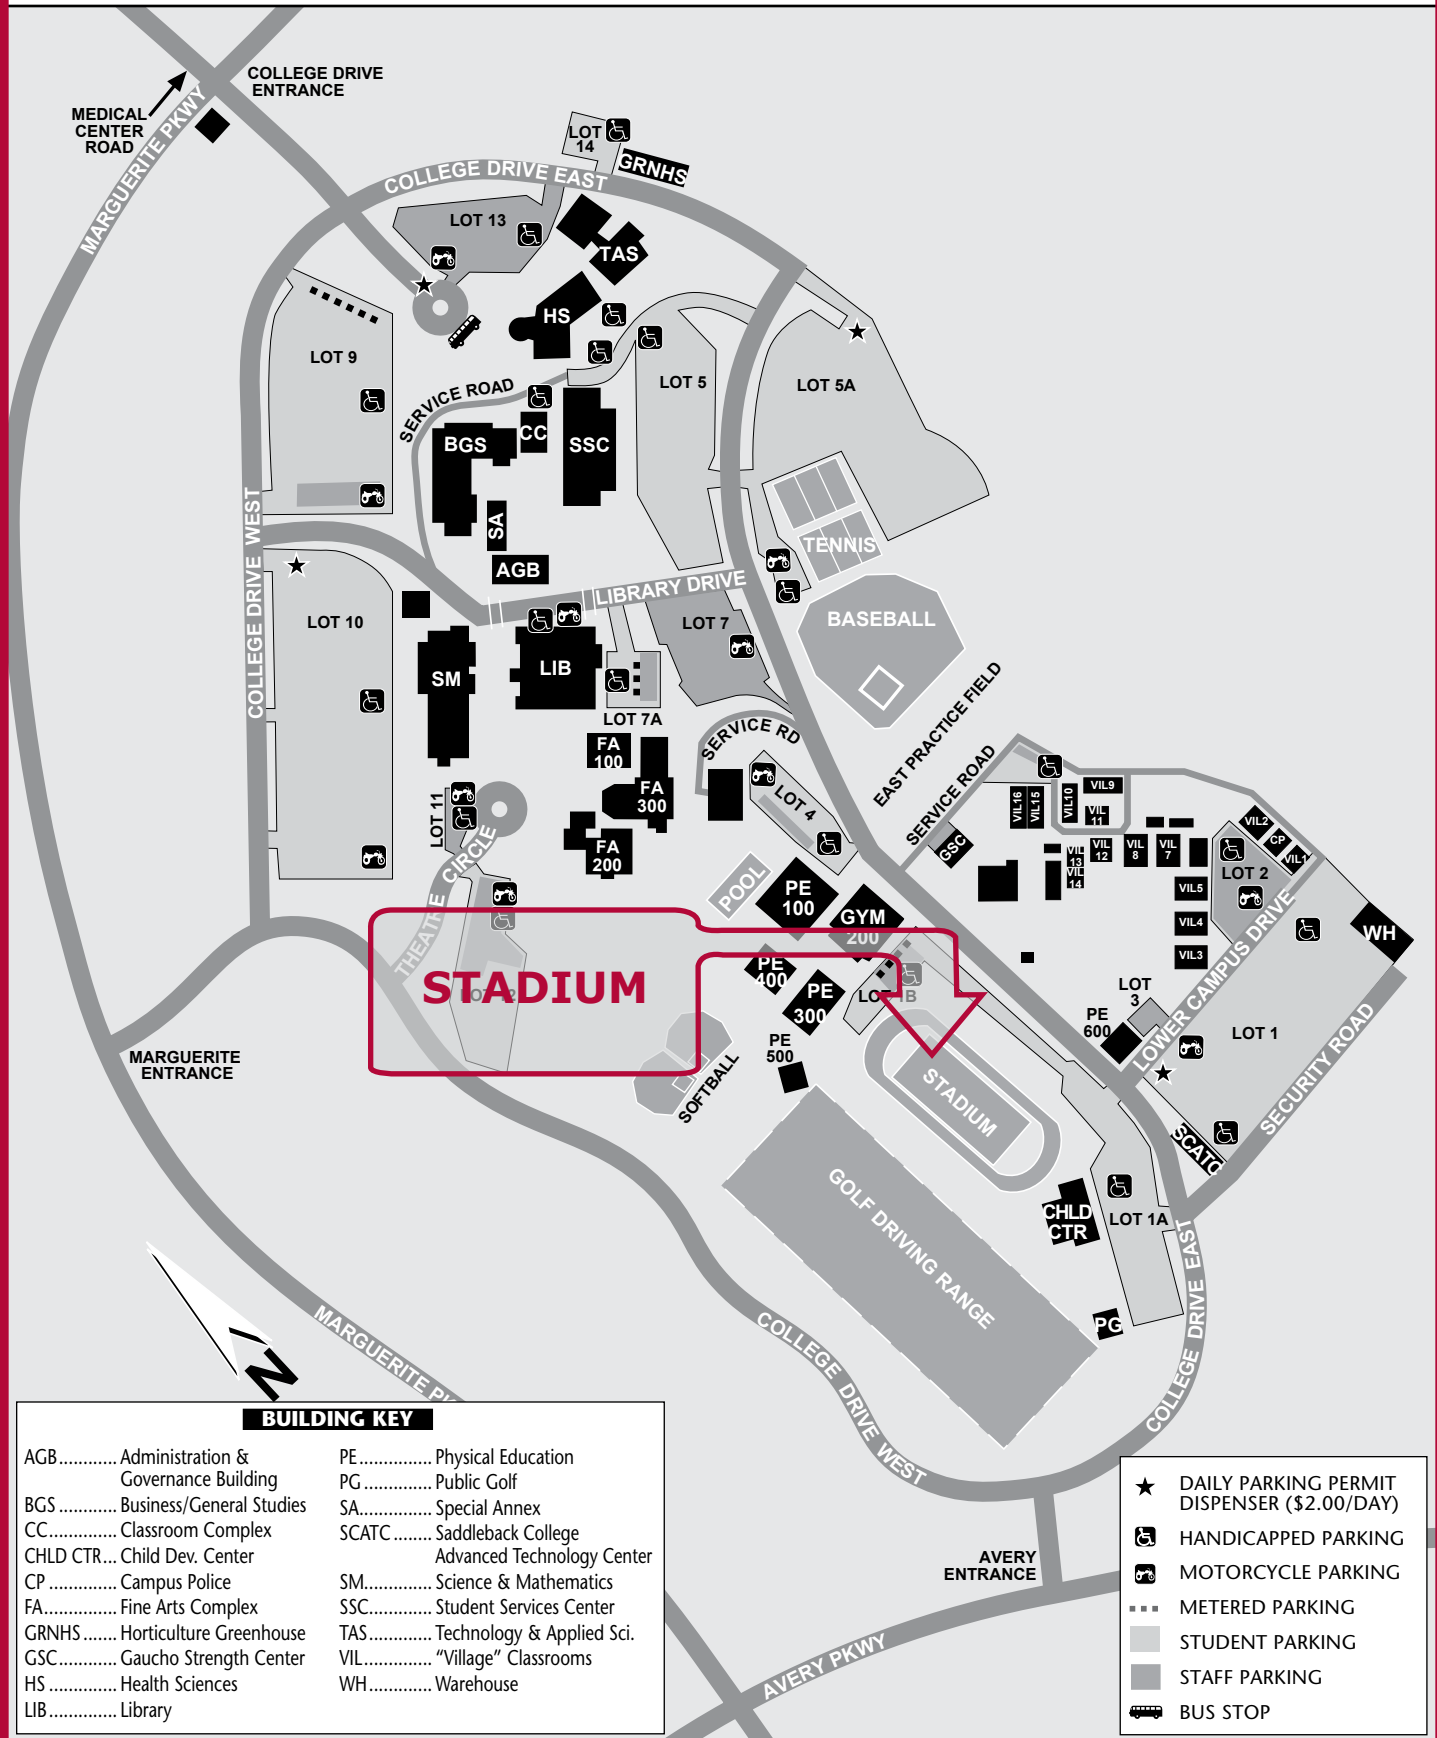

# Saddleback College Stadium

Please remember not to park in Staff, Handicapped, or Metered (if your stay is longer than 2 hrs.) parking areas!