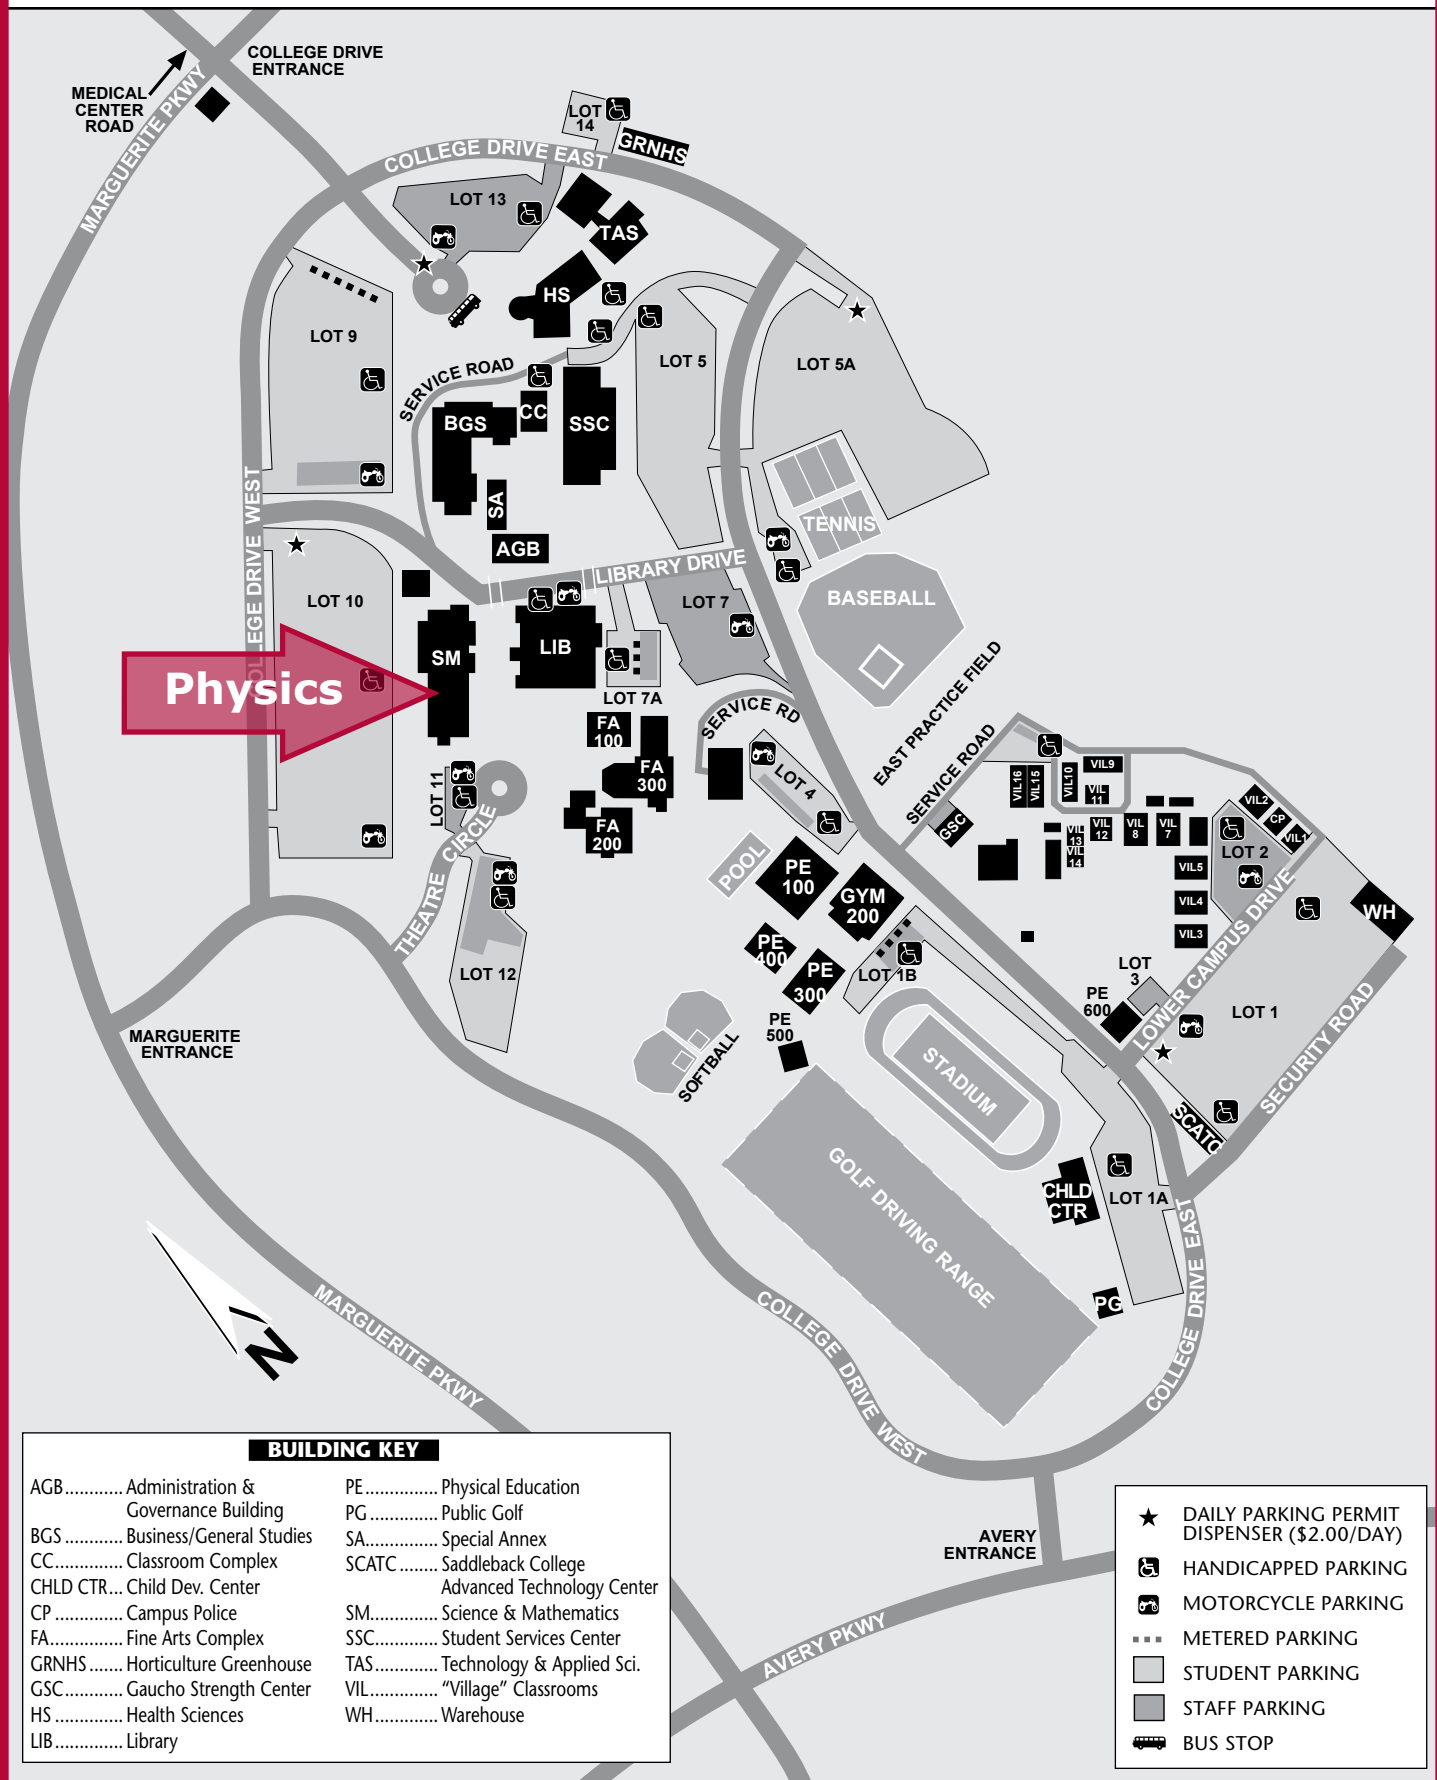

Saddleback College Division of Mathematics, Science & Engineering

PHYSICS DEPARTMENT (Division Office SM 334 • 582-4820)

BUILDING KEY

AGB..... Administration & Governance Building	PE..... Physical Education
BGS..... Business/General Studies	PG..... Public Golf
CC..... Classroom Complex	SA..... Special Annex
CHLD CTR... Child Dev. Center	SCATC..... Saddleback College Advanced Technology Center
CP..... Campus Police	SM..... Science & Mathematics
FA..... Fine Arts Complex	SSC..... Student Services Center
GRNHS..... Horticulture Greenhouse	TAS..... Technology & Applied Sci.
GSC..... Gaucho Strength Center	VIL..... "Village" Classrooms
HS..... Health Sciences	WH..... Warehouse
LIB..... Library	

★	DAILY PARKING PERMIT DISPENSER (\$2.00/DAY)
♿	HANDICAPPED PARKING
🏍️	MOTORCYCLE PARKING
⋯	METERED PARKING
□	STUDENT PARKING
■	STAFF PARKING
🚌	BUS STOP