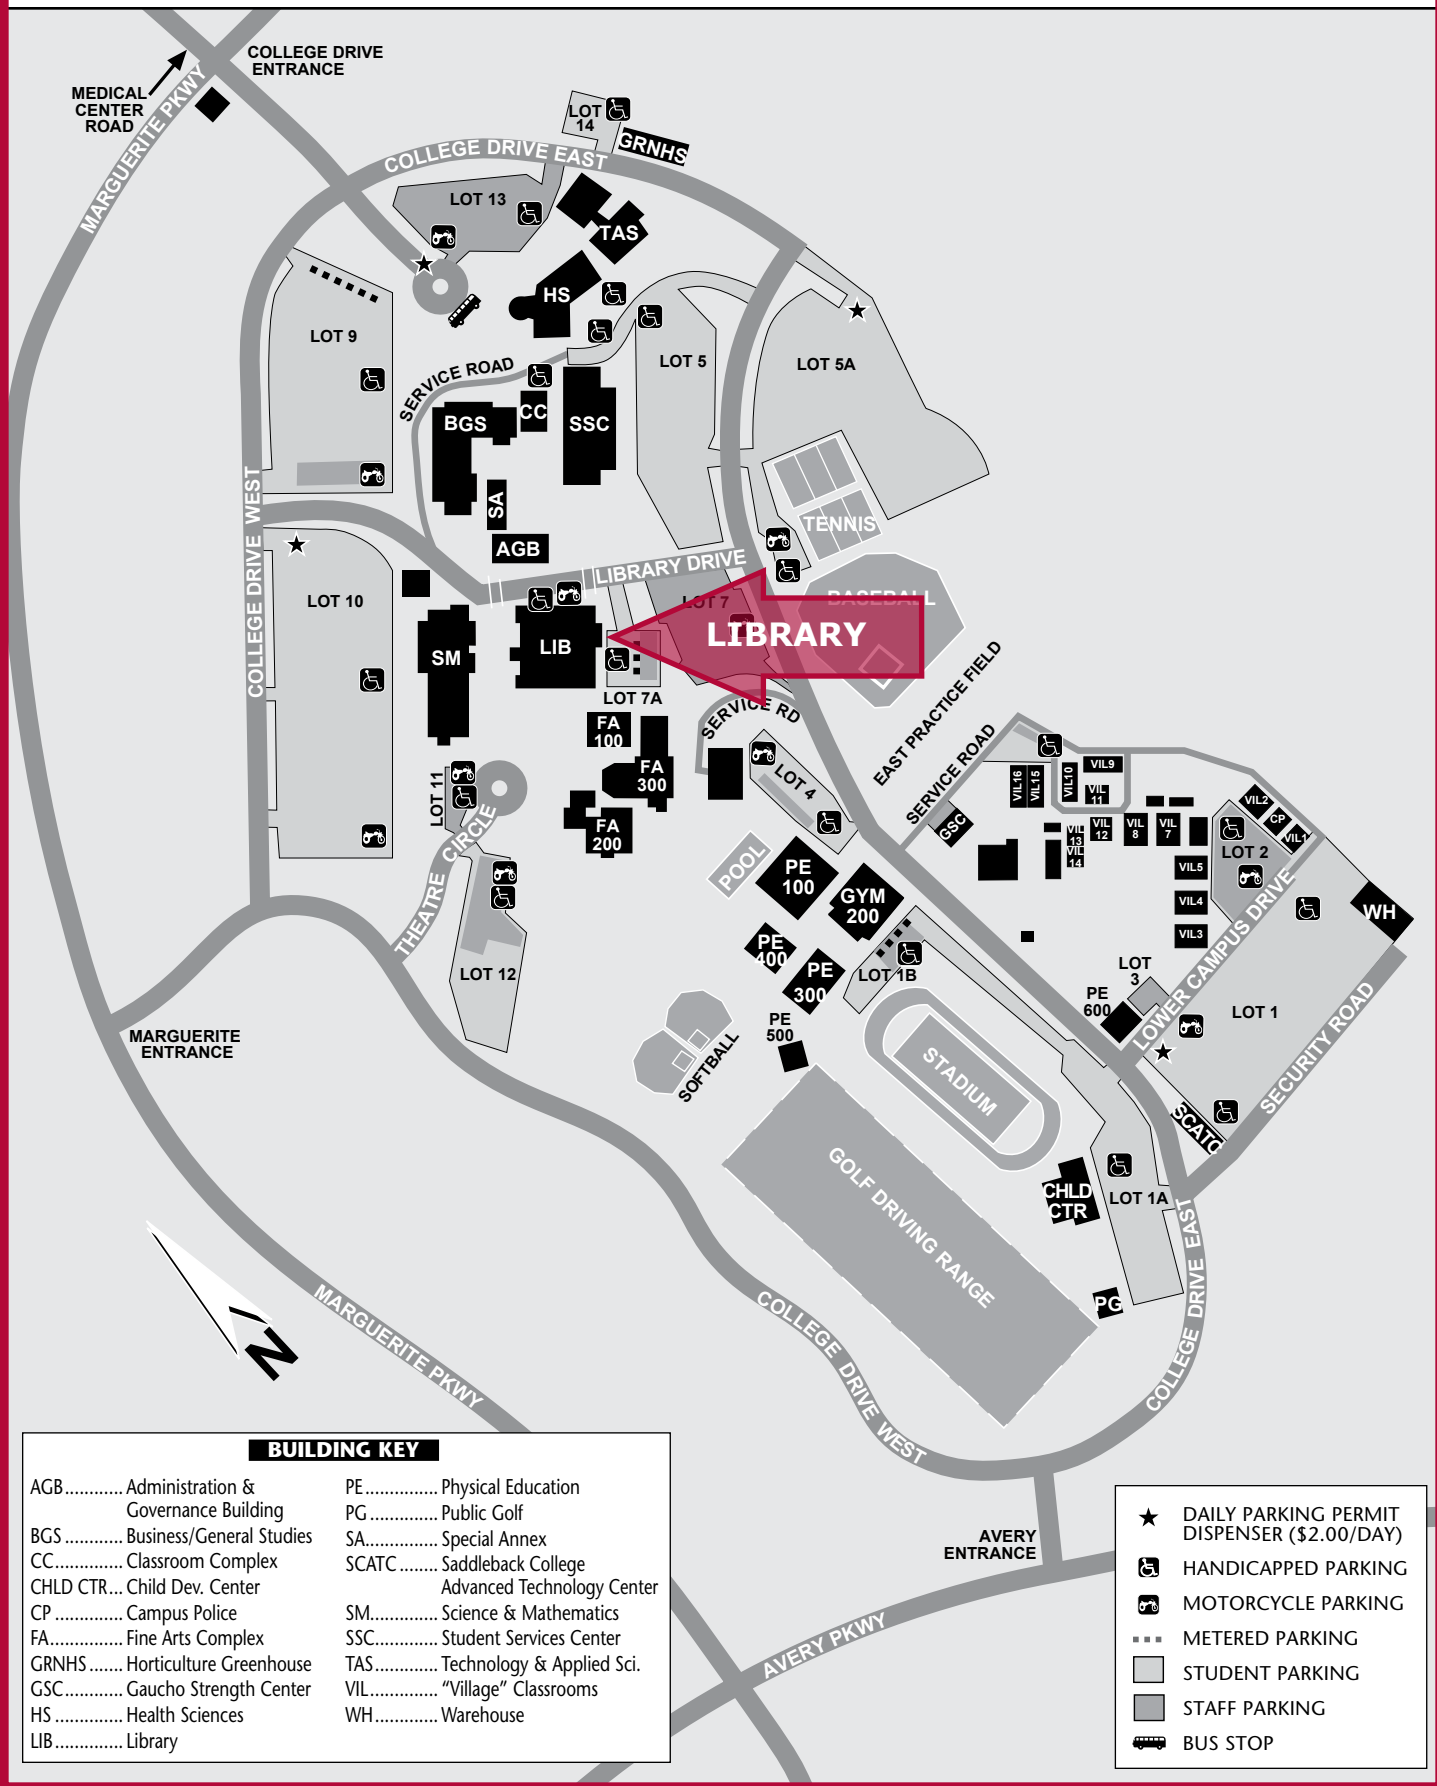

Saddleback College Campus

LIBRARY (LIB)

BUILDING KEY

AGB..... Administration & Governance Building	PE..... Physical Education
BGS..... Business/General Studies	PG..... Public Golf
CC..... Classroom Complex	SA..... Special Annex
CHLD CTR... Child Dev. Center	SCATC..... Saddleback College Advanced Technology Center
CP..... Campus Police	SM..... Science & Mathematics
FA..... Fine Arts Complex	SSC..... Student Services Center
GRNHS..... Horticulture Greenhouse	TAS..... Technology & Applied Sci.
GSC..... Gaucho Strength Center	VIL..... "Village" Classrooms
HS..... Health Sciences	WH..... Warehouse
LIB..... Library	

★	DAILY PARKING PERMIT DISPENSER (\$2.00/DAY)
♿	HANDICAPPED PARKING
🏍️	MOTORCYCLE PARKING
⋯	METERED PARKING
□	STUDENT PARKING
■	STAFF PARKING
🚌	BUS STOP