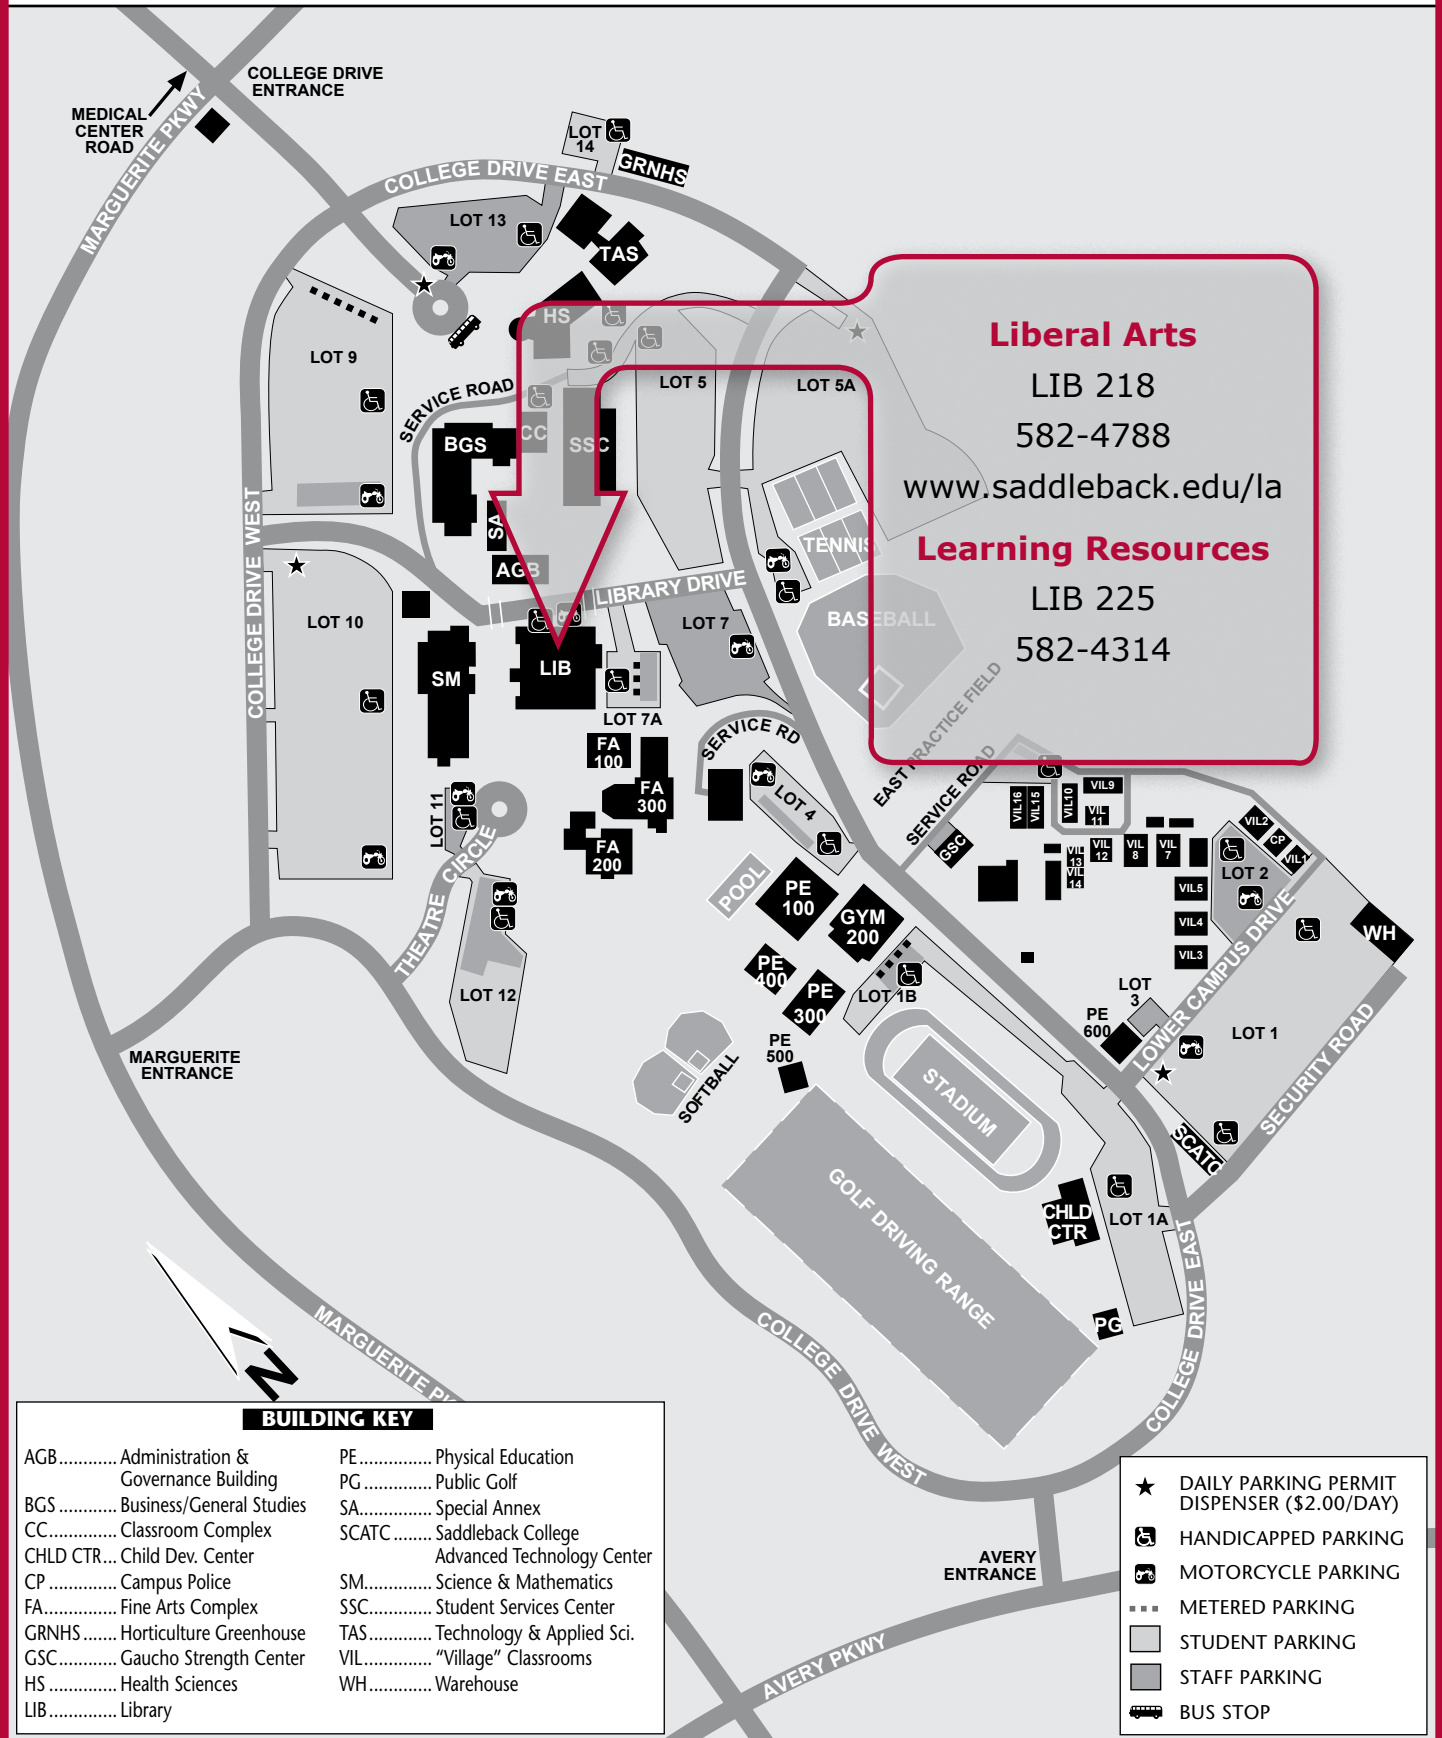

Saddleback College Division of Liberal Arts & Learning Resources

Liberal Arts
LIB 218
582-4788
www.saddleback.edu/la
Learning Resources
LIB 225
582-4314

BUILDING KEY

AGB.....Administration & Governance Building	PE.....Physical Education
BGS.....Business/General Studies	PG.....Public Golf
CC.....Classroom Complex	SA.....Special Annex
CHLD CTR...Child Dev. Center	SCATC.....Saddleback College Advanced Technology Center
CP.....Campus Police	SM.....Science & Mathematics
FA.....Fine Arts Complex	SSC.....Student Services Center
GRNHS.....Horticulture Greenhouse	TAS.....Technology & Applied Sci.
GSC.....Gaucho Strength Center	VIL....."Village" Classrooms
HS.....Health Sciences	WH.....Warehouse
LIB.....Library	

★	DAILY PARKING PERMIT DISPENSER (\$2.00/DAY)
♿	HANDICAPPED PARKING
🏍️	MOTORCYCLE PARKING
---	METERED PARKING
□	STUDENT PARKING
■	STAFF PARKING
🚌	BUS STOP

Please remember not to park in Staff, Handicapped, or Metered (if your stay is longer than 2 hrs.) parking areas!