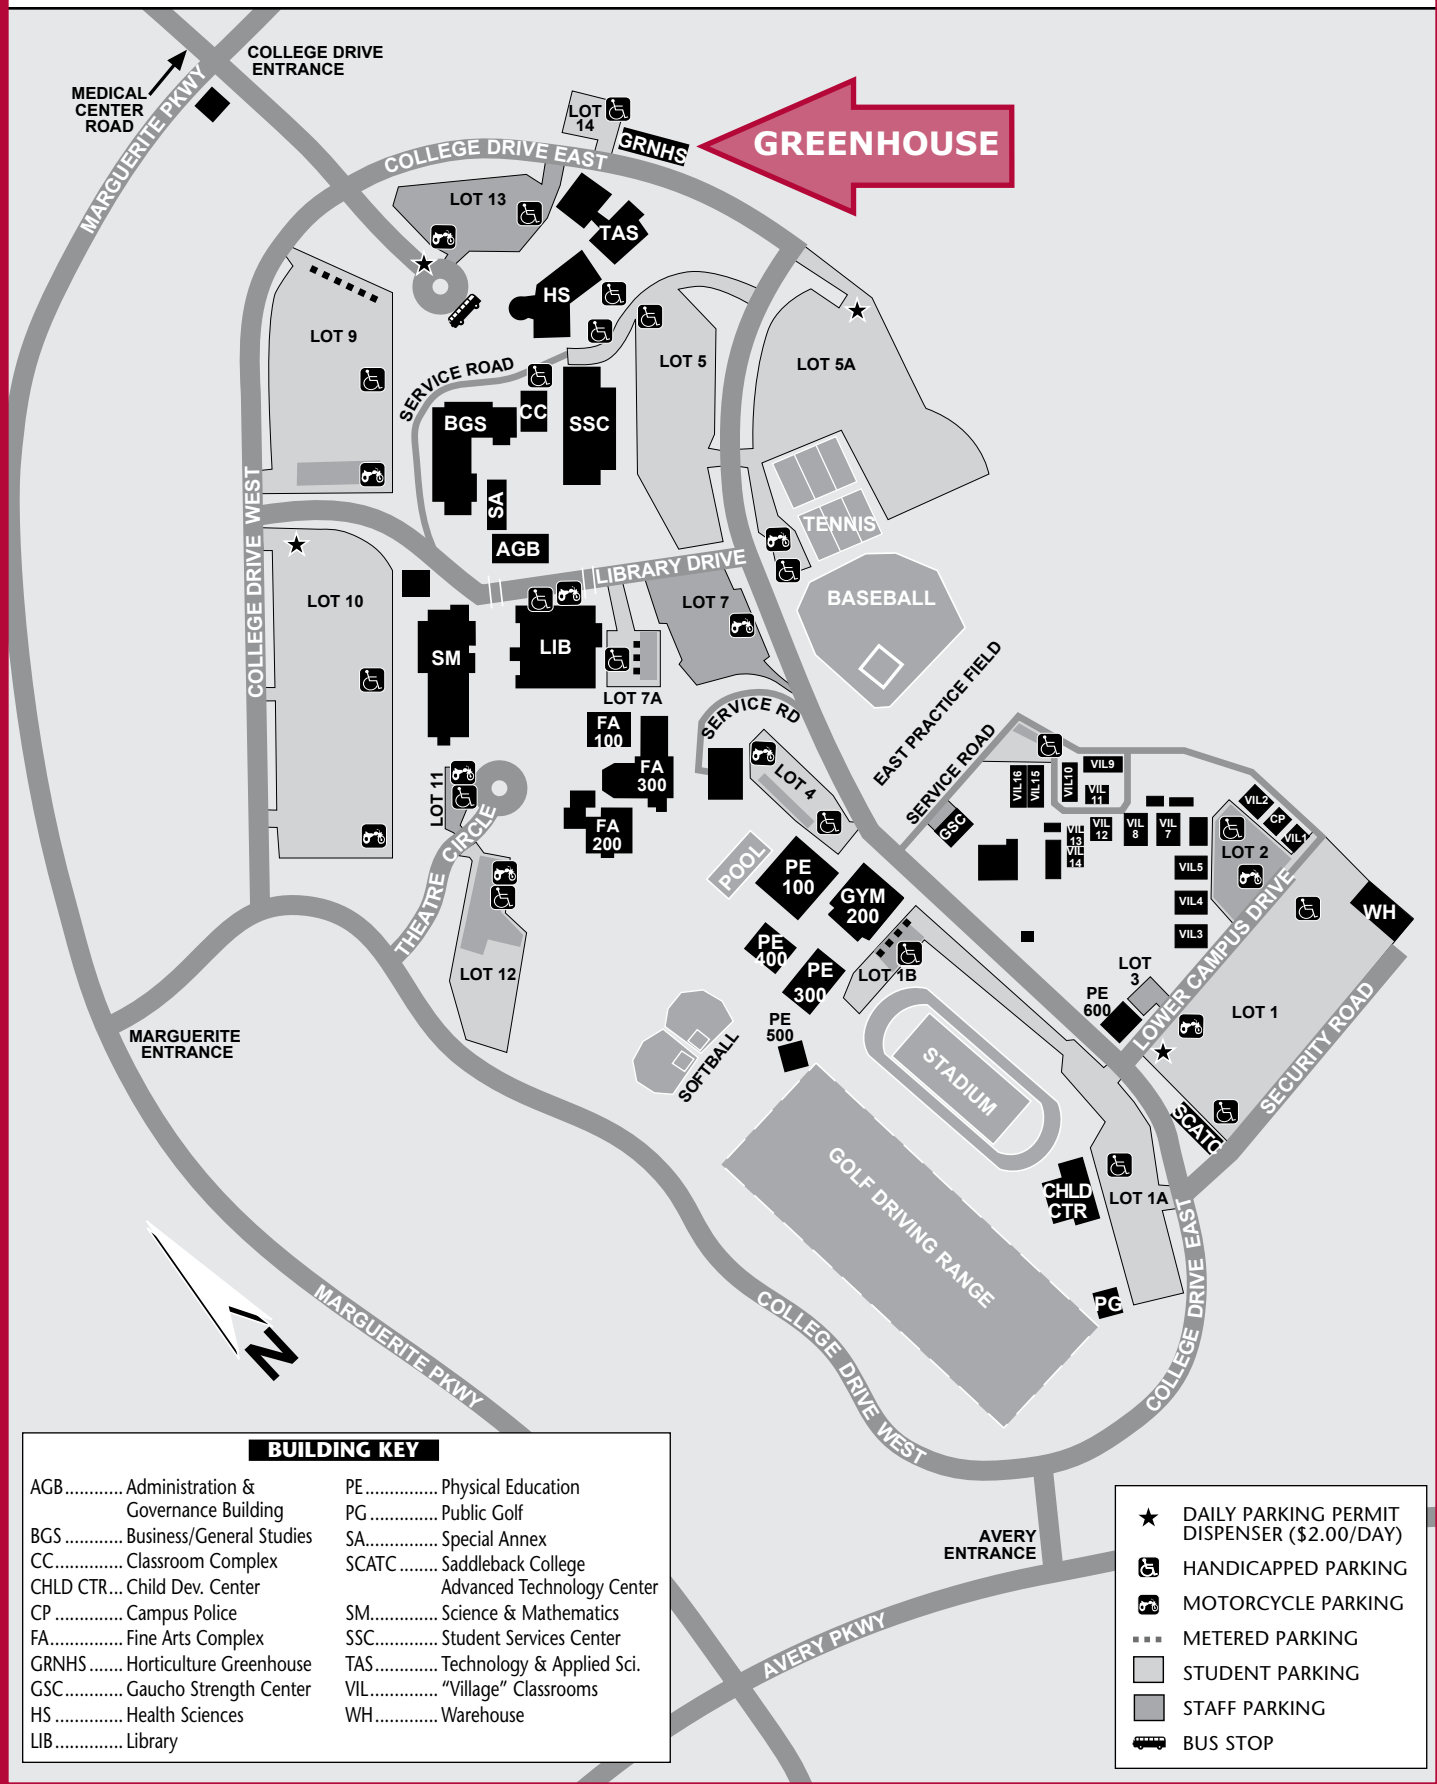

Saddleback College Campus

GREENHOUSE (GRNHS)

BUILDING KEY

AGB..... Administration & Governance Building	PE..... Physical Education
BGS..... Business/General Studies	PG..... Public Golf
CC..... Classroom Complex	SA..... Special Annex
CHLD CTR... Child Dev. Center	SCATC..... Saddleback College Advanced Technology Center
CP..... Campus Police	SM..... Science & Mathematics
FA..... Fine Arts Complex	SSC..... Student Services Center
GRNHS..... Horticulture Greenhouse	TAS..... Technology & Applied Sci.
GSC..... Gaucho Strength Center	VIL..... "Village" Classrooms
HS..... Health Sciences	WH..... Warehouse
LIB..... Library	

★	DAILY PARKING PERMIT DISPENSER (\$2.00/DAY)
♿	HANDICAPPED PARKING
🏍️	MOTORCYCLE PARKING
⋯	METERED PARKING
□	STUDENT PARKING
■	STAFF PARKING
🚌	BUS STOP