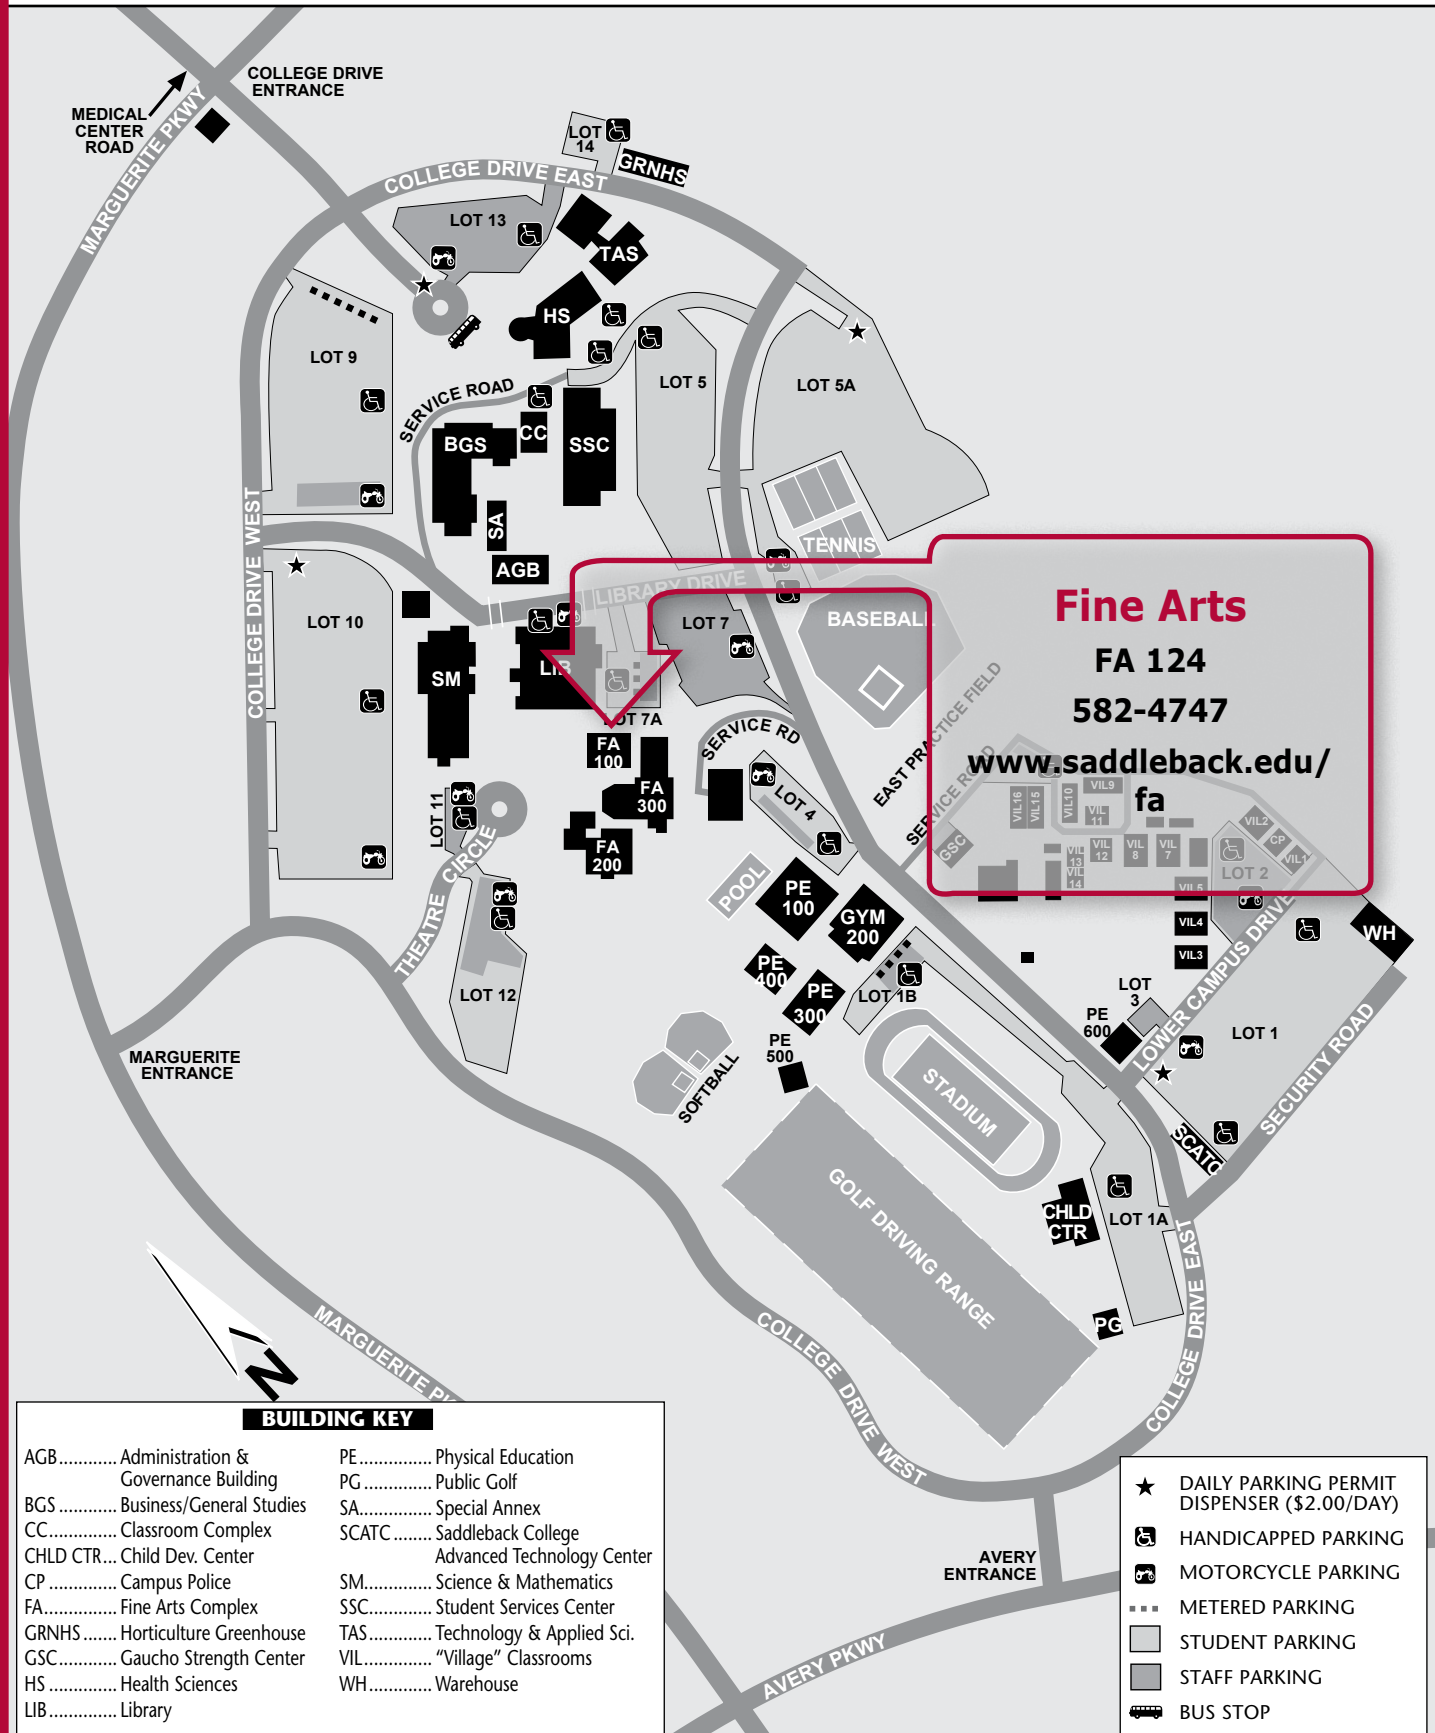

Saddleback College Division of Fine Arts

Please remember not to park in Staff, Handicapped, or Metered (if your stay is longer than 2 hrs.) parking areas!