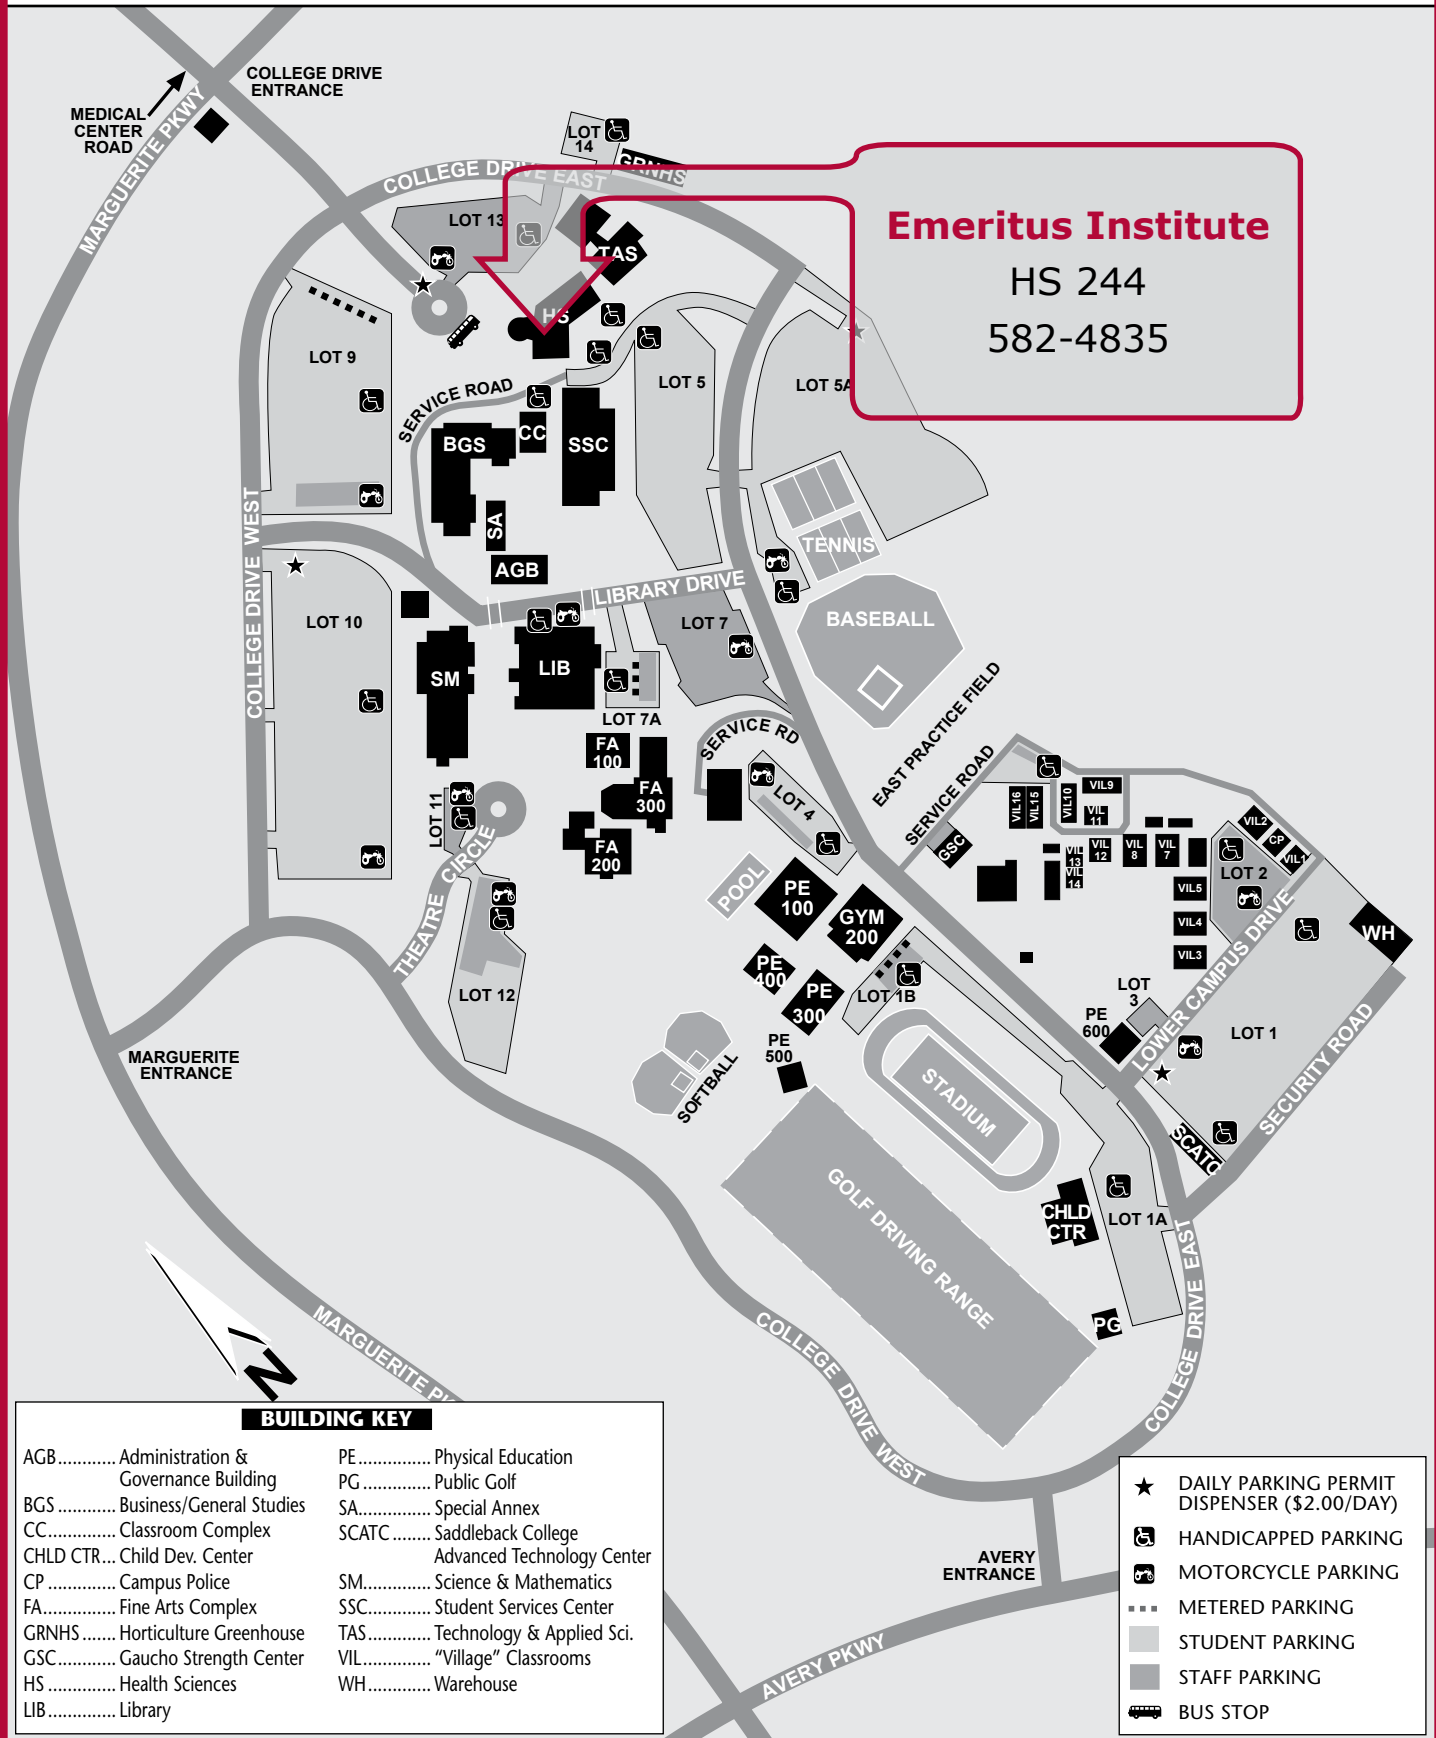

Saddleback College Emeritus Institute

Sandra Marzilli, Director

Please remember not to park in Staff, Handicapped, or Metered (if your stay is longer than 2 hrs.) parking areas!