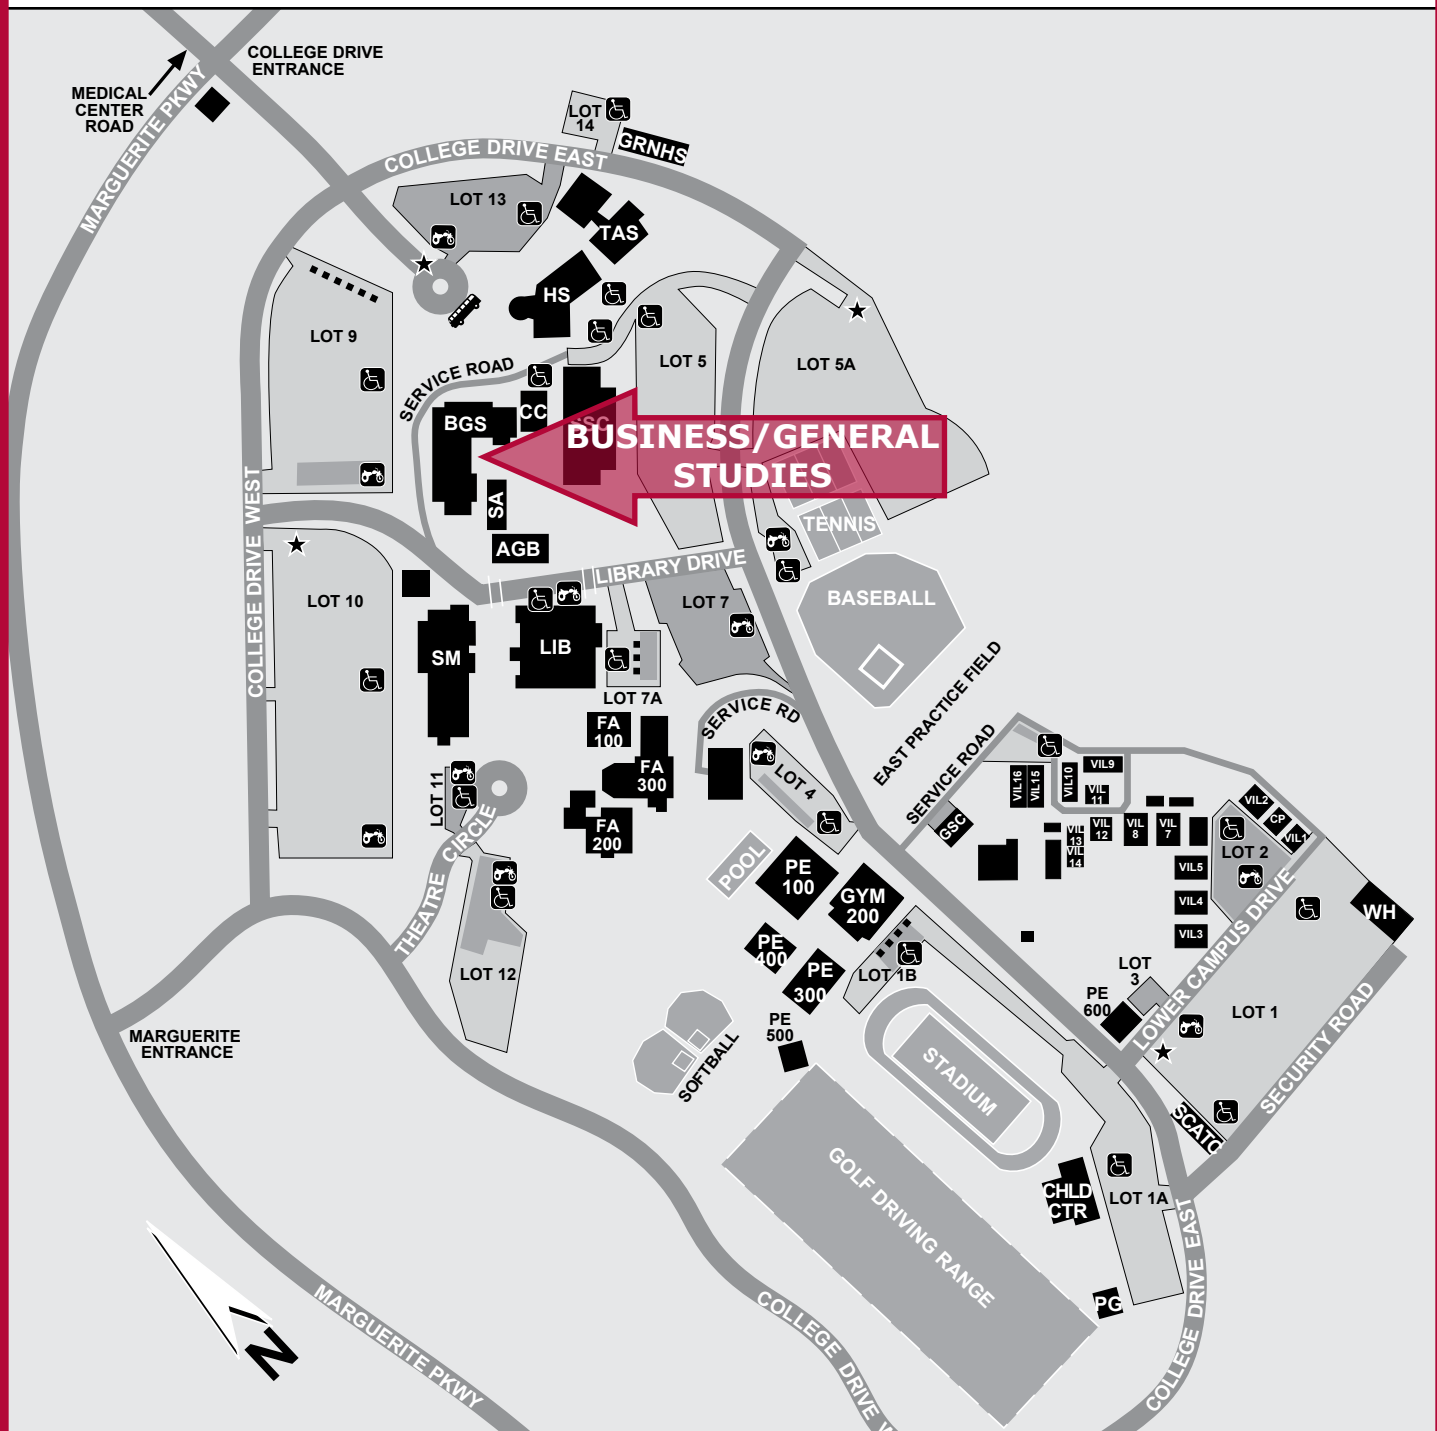

Saddleback College Campus

BUSINESS/GENERAL STUDIES BUILDING (BGS)

BUILDING KEY

AGB..... Administration & Governance Building	PE..... Physical Education
BGS..... Business/General Studies	PG..... Public Golf
CC..... Classroom Complex	SA..... Special Annex
CHLD CTR... Child Dev. Center	SCATC..... Saddleback College Advanced Technology Center
CP..... Campus Police	SM..... Science & Mathematics
FA..... Fine Arts Complex	SSC..... Student Services Center
GRNHS..... Horticulture Greenhouse	TAS..... Technology & Applied Sci.
GSC..... Gaucho Strength Center	VIL..... "Village" Classrooms
HS..... Health Sciences	WH..... Warehouse
LIB..... Library	

★	DAILY PARKING PERMIT DISPENSER (\$2.00/DAY)
♿	HANDICAPPED PARKING
🏍️	MOTORCYCLE PARKING
⋯	METERED PARKING
□	STUDENT PARKING
■	STAFF PARKING
🚌	BUS STOP