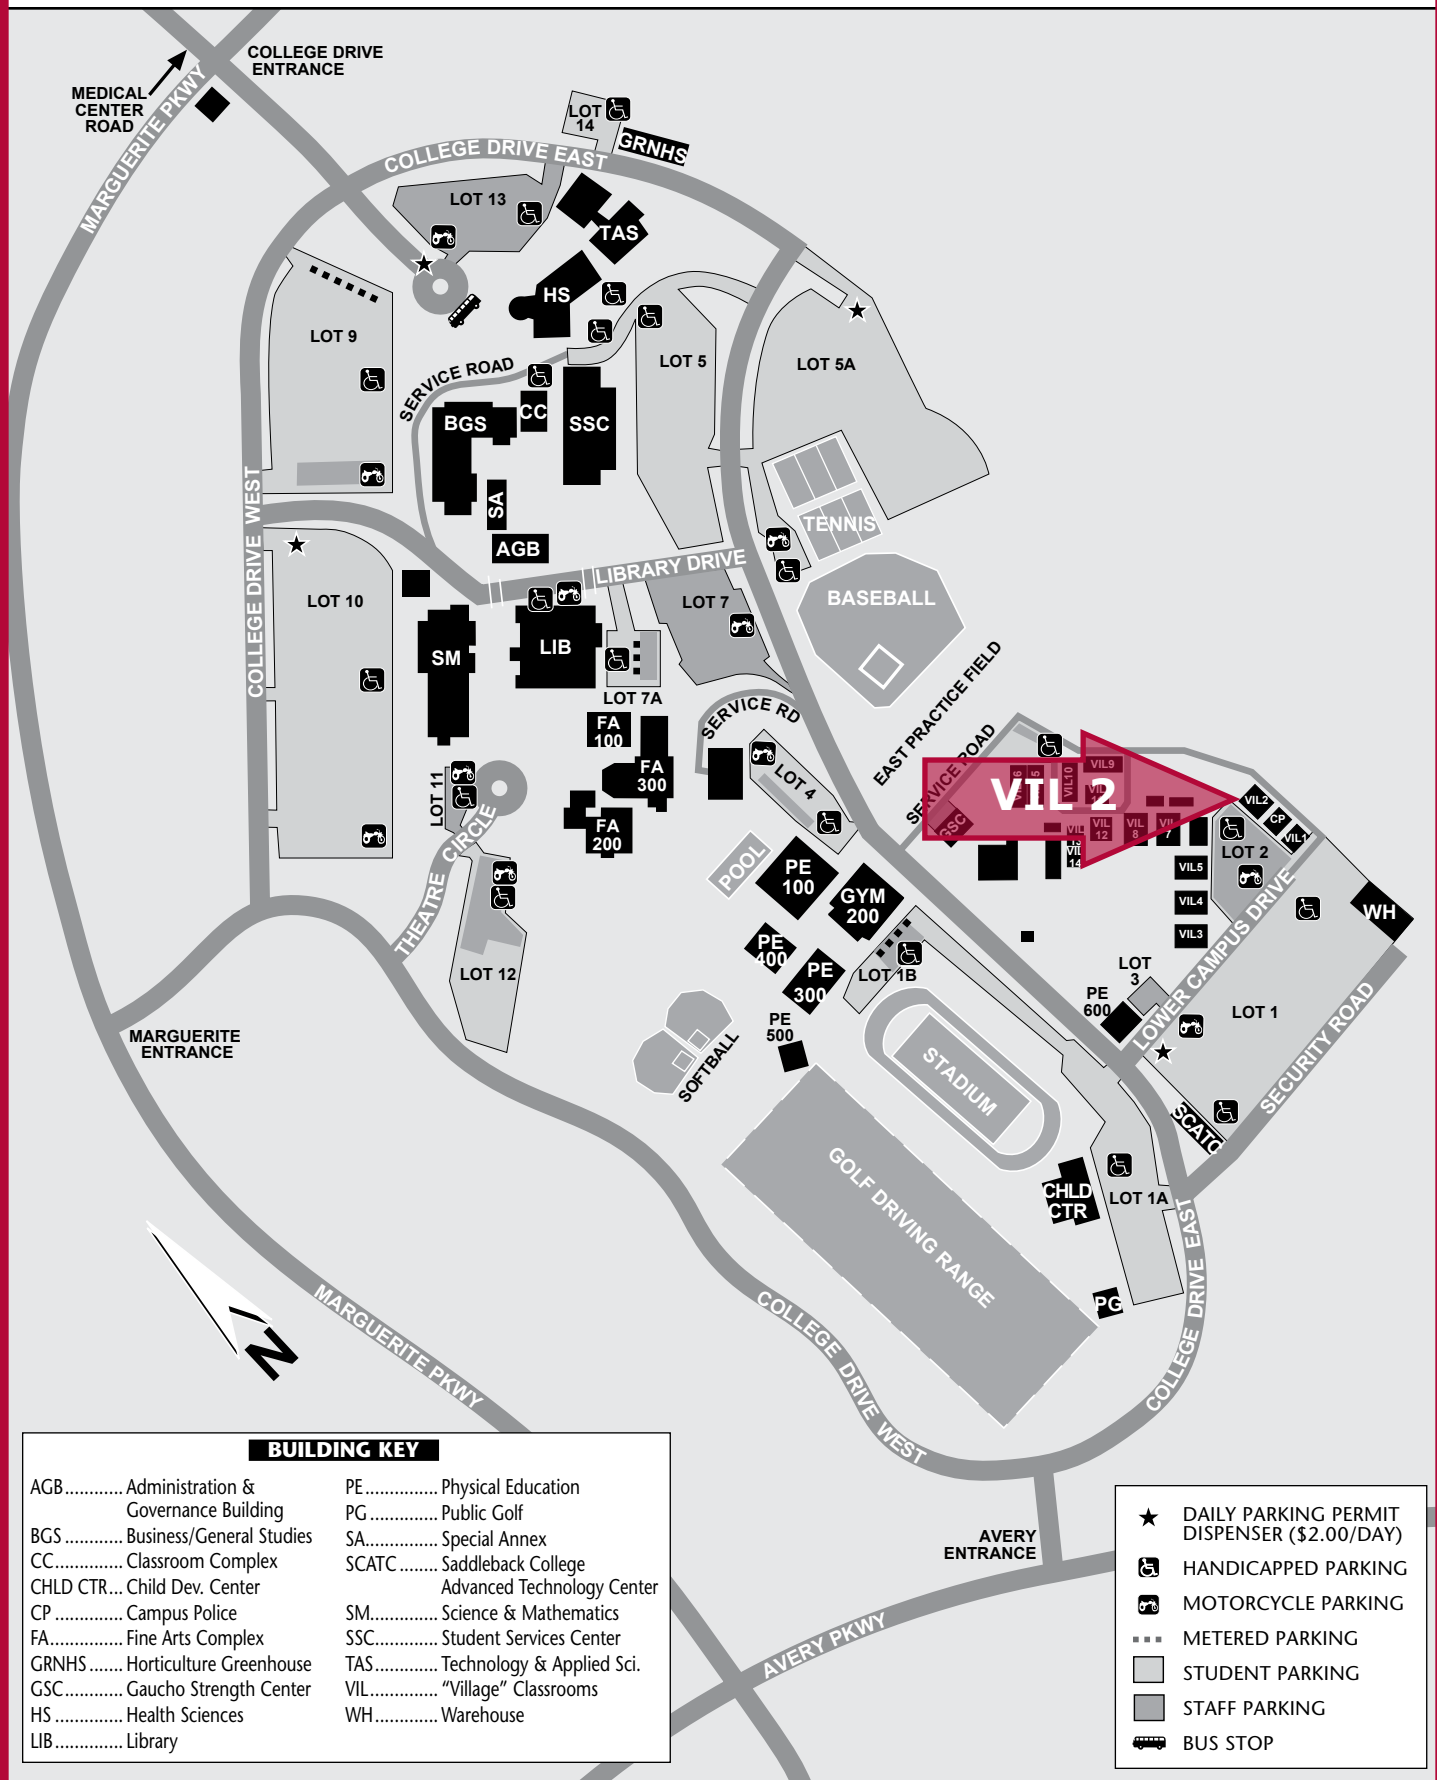

Saddleback College Campus

SADDLEBACK COLLEGE AUDIO/VISUAL DEPARTMENT

BUILDING KEY

AGB..... Administration & Governance Building	PE..... Physical Education
BGS..... Business/General Studies	PG..... Public Golf
CC..... Classroom Complex	SA..... Special Annex
CHLD CTR... Child Dev. Center	SCATC..... Saddleback College Advanced Technology Center
CP..... Campus Police	SM..... Science & Mathematics
FA..... Fine Arts Complex	SSC..... Student Services Center
GRNHS..... Horticulture Greenhouse	TAS..... Technology & Applied Sci.
GSC..... Gaucho Strength Center	VIL..... "Village" Classrooms
HS..... Health Sciences	WH..... Warehouse
LIB..... Library	

★	DAILY PARKING PERMIT DISPENSER (\$2.00/DAY)
♿	HANDICAPPED PARKING
🏍️	MOTORCYCLE PARKING
⋯	METERED PARKING
□	STUDENT PARKING
■	STAFF PARKING
🚌	BUS STOP