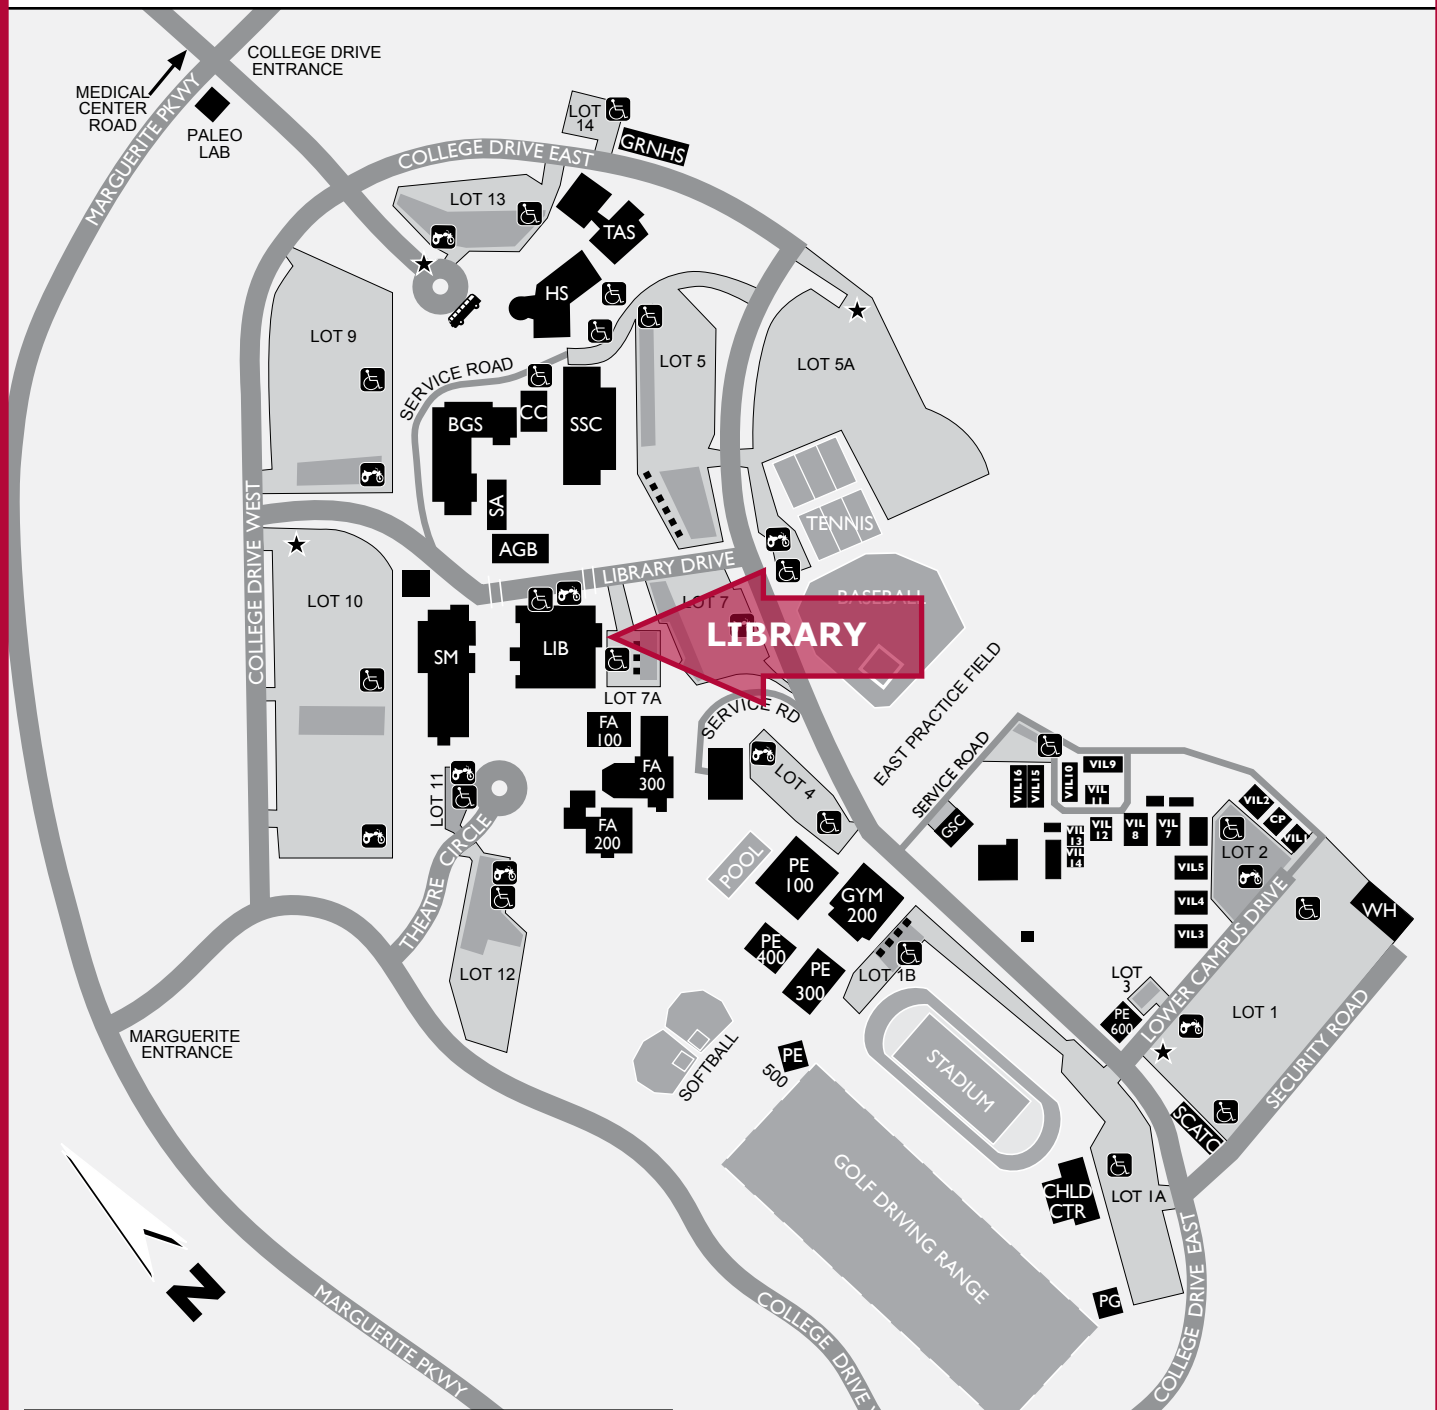

Saddleback College Campus

LIBRARY (LIB)

BUILDING KEY

AGB..... Administration & Governance Building	PG..... Public Golf
BGS..... Business/General Studies	SA..... Special Annex
CC..... Classroom Complex	SCATC..... Saddleback College Advanced Technology Center
CHLD CTR... Child Dev. Center	SM..... Science & Mathematics
CP..... Campus Police	SSC..... Student Services Center
FA..... Fine Arts Complex	TAS..... Technology & Applied Sci.
GRNHS..... Horticulture Greenhouse	VIL..... "Village" Classrooms
GSC..... Gaucho Strength Center	WH..... Warehouse
HS..... Health Sciences	
LIB..... Library	
PE..... Physical Education	

Community Education Classrooms are located in VIL 9 & VIL 10

- ★ DAILY PARKING PERMIT DISPENSER (\$2.00/DAY)
- ♿ HANDICAPPED PARKING
- 🏍️ MOTORCYCLE PARKING
- ⋯ METERED PARKING
- STAFF PARKING*
- 🚌 BUS STOP