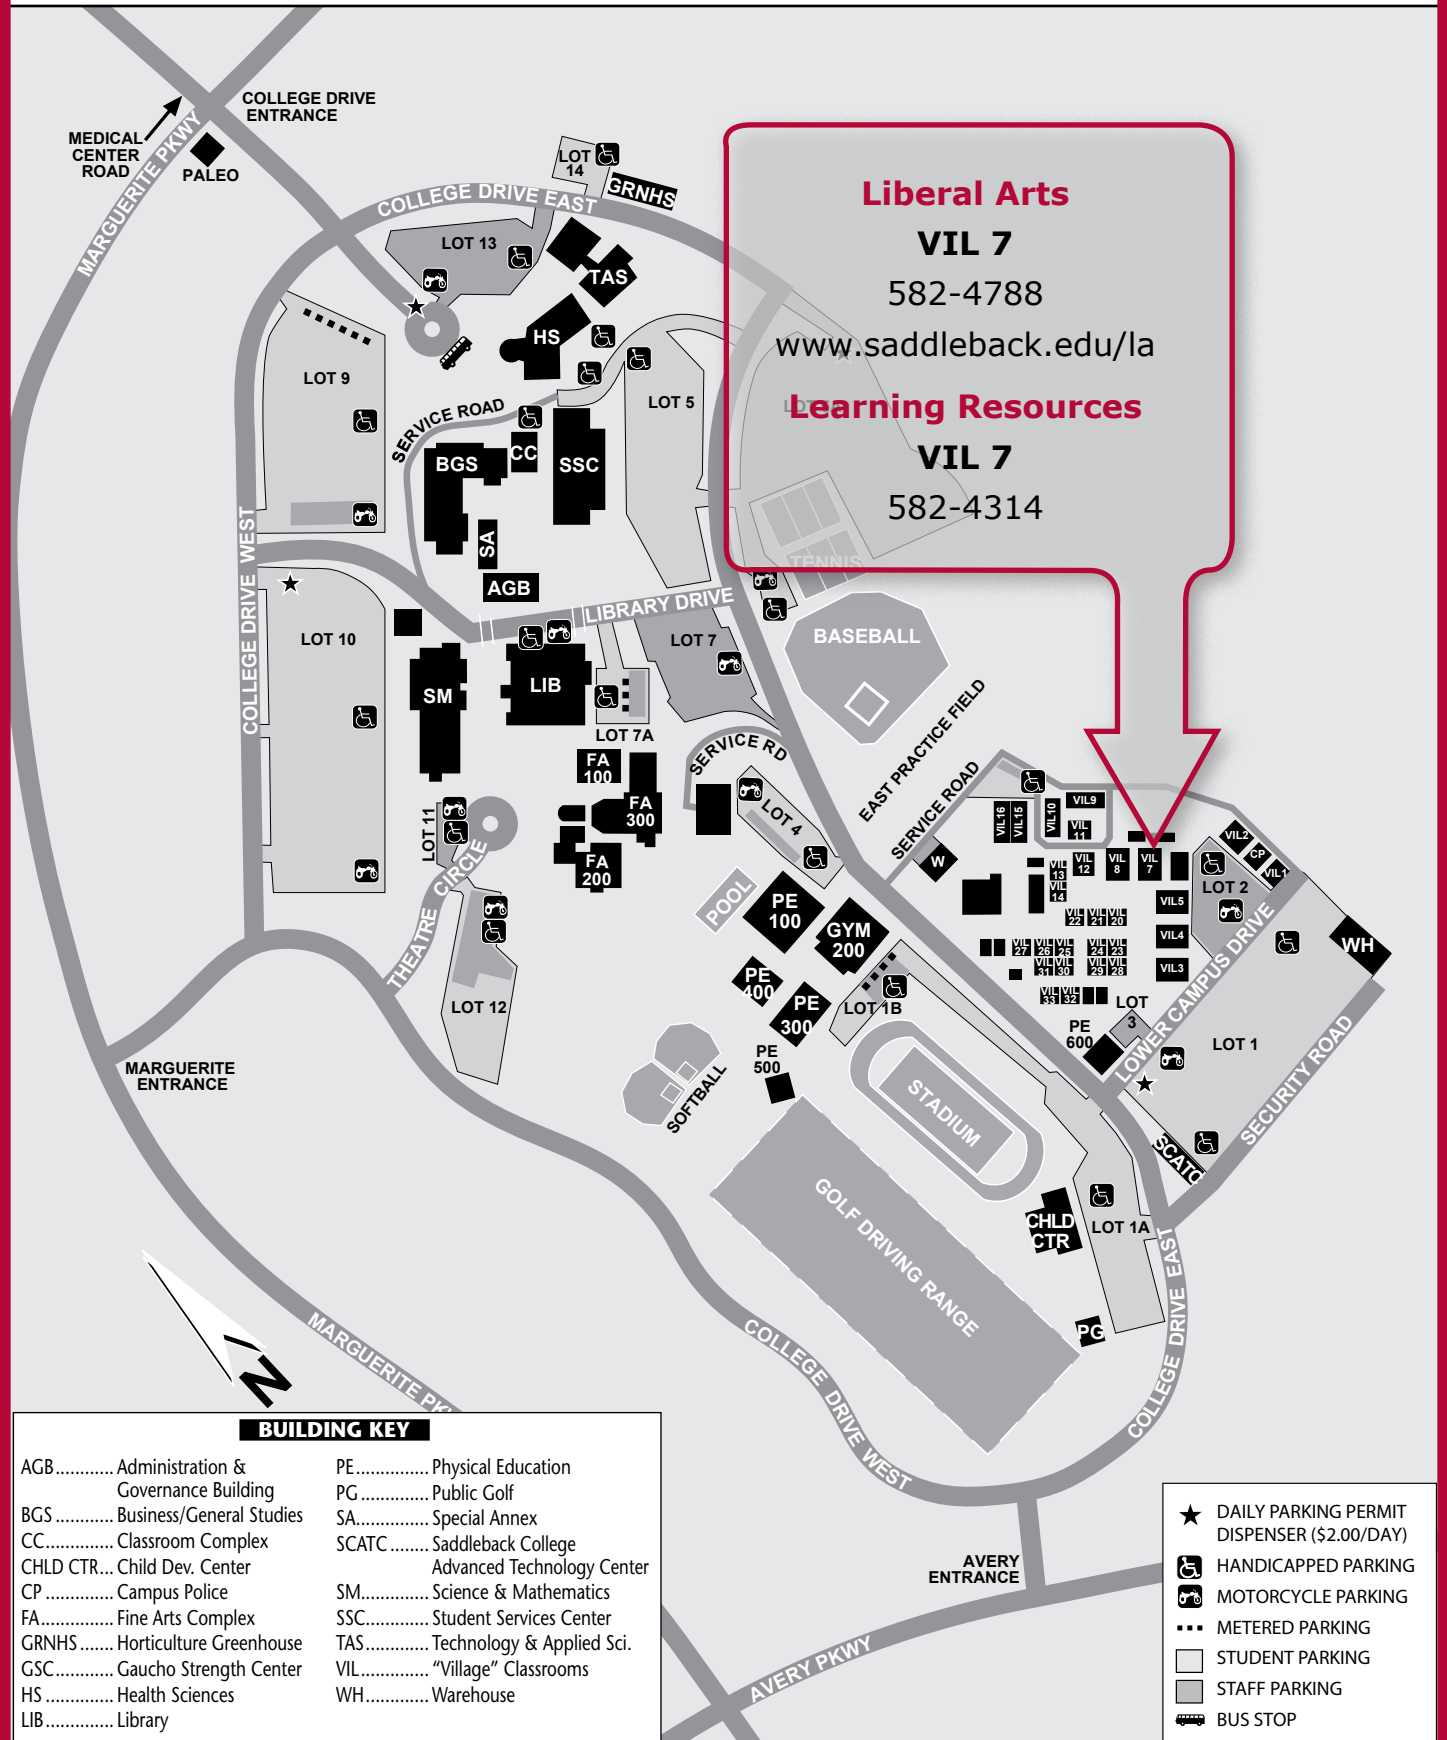

Saddleback College Division of Liberal Arts & Learning Resources

Please remember not to park in Staff, Handicapped, or Metered (if your stay is longer than 2 hrs.) parking areas!