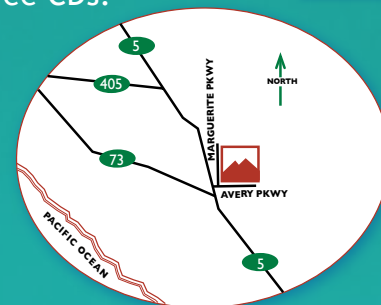

For Tickets and Information, Call the Fine Arts Ticket Office at (949) 582-4656, Weekdays, Noon - 4 p.m.

Visa and MasterCard charges accepted.

Saddleback College
28000 Marguerite Parkway
Mission Viejo, CA 92692