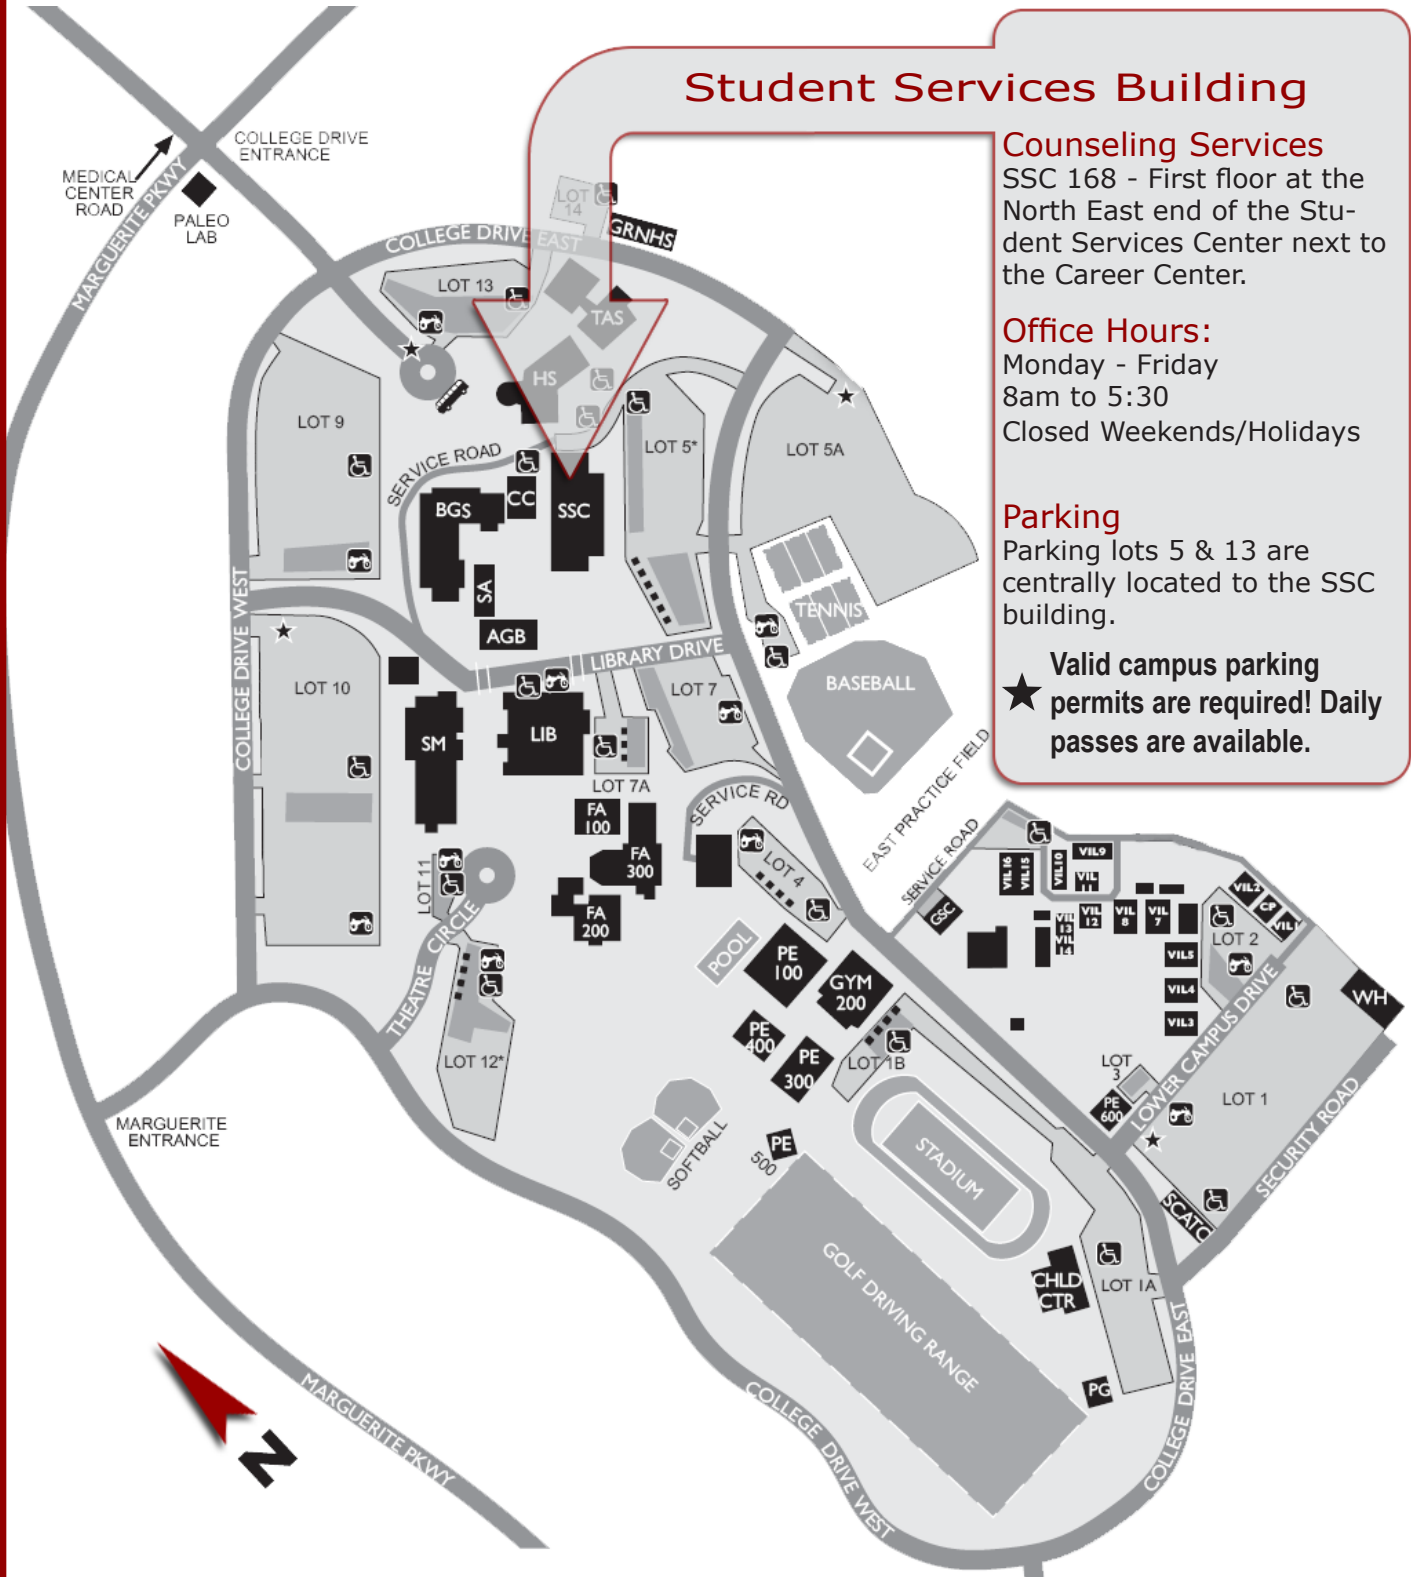

## Student Services Building

### Counseling Services

SSC 168 - First floor at the North East end of the Student Services Center next to the Career Center.

### Parking

Parking lots 5 & 13 are centrally located to the SSC building.

★ Valid campus parking permits are required! Daily passes are available.

*Please remember not to park in Staff, Handicap, or Metered (if your stay is longer than 2 hr.) parking areas!*